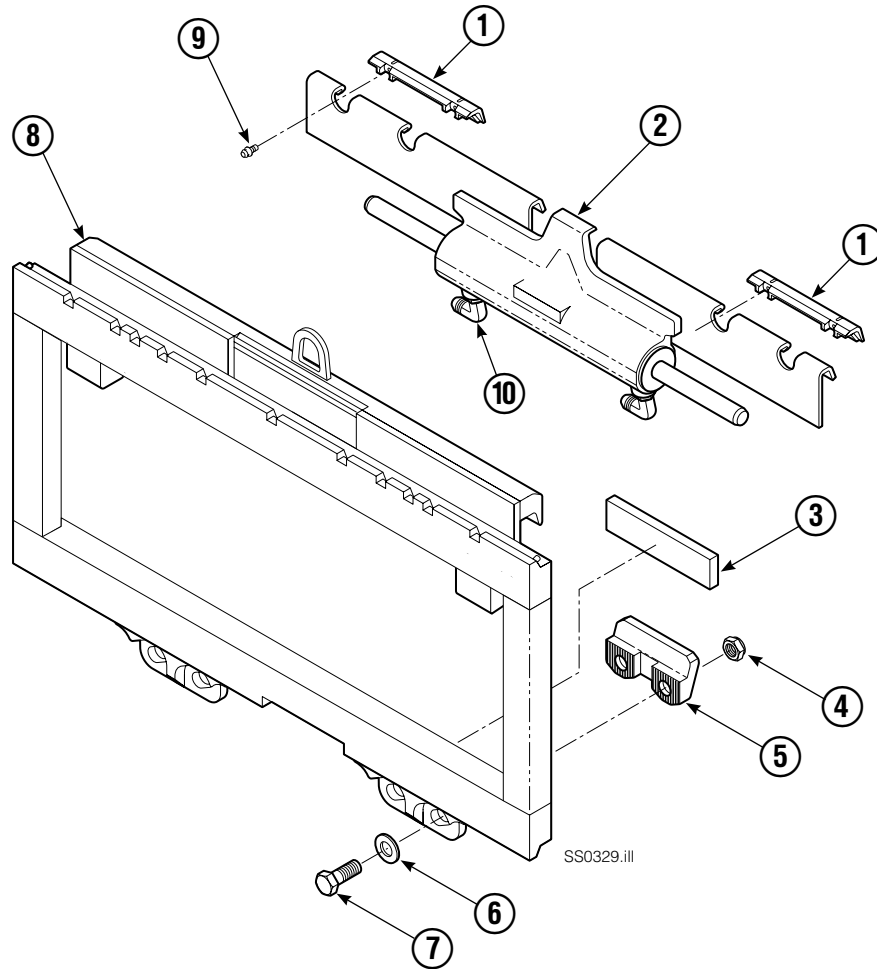

Internet: www.cascorp.com

Publications

GA0006.eps

100E Sideshifter	
PART NO.	DESCRIPTION
	Parts Manual
205849	Service Manual
205124	Operator Guide
205125	Installation Instruction
679929	Tool Catalog
673964	Literature Index Order Form

Sideshifter Assembly

100E			
REF	QTY	PART NO.	DESCRIPTION
1	2	672018	Upper Bearing
2	2	---	Cylinder Assembly ●
3	2	208350	Lower Bearing
4	4	553857	Nut ▲
5	2	204186	Lower Hook ▲
6	4	667225	Washer ▲
7	4	639121	Capscrew, 5/8 NCx1.50 GR5 ▲
8	1	6024783	Frame ★
9	2	7403	Grease Fitting
10	2	601676	Fitting, 6-6 ■