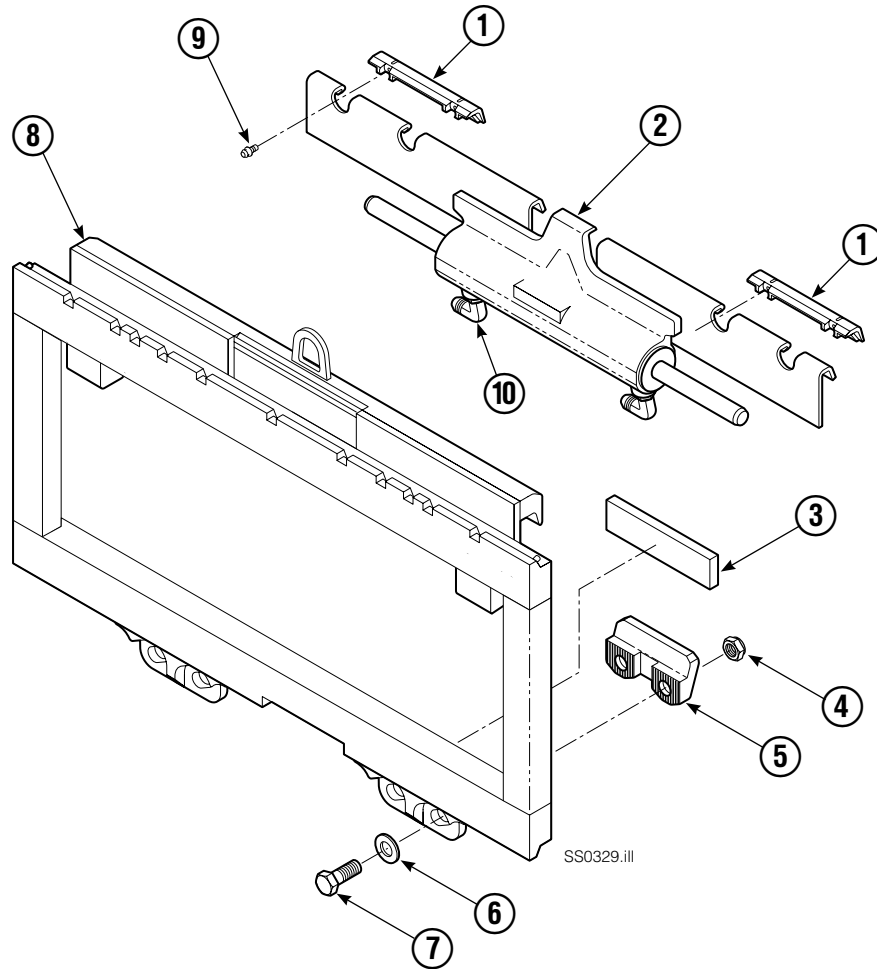

Internet: www.cascorp.com

Publications

GA0006 eps

100E Sideshifter	
PART NO.	DESCRIPTION
	Parts Manual
205849	Service Manual
205124	Operator Guide
205125	Installation Instruction
679929	Tool Catalog
673964	Literature Index Order Form

Sideshifter Assembly

100E			
REF	QTY	PART NO.	DESCRIPTION
1	2	672018	Upper Bearing
2	2	584001	Cylinder Assembly ●
3	2	208350	Lower Bearing
4	4	553857	Nut ▲
5	2	204186	Lower Hook ▲
6	4	667225	Washer ▲
7	4	639121	Capscrew, 5/8 NCx1.50 GR5 ▲
8	1	6028263	Frame ★
9	2	7403	Grease Fitting
10	2	601676	Fitting, 6-6 ■