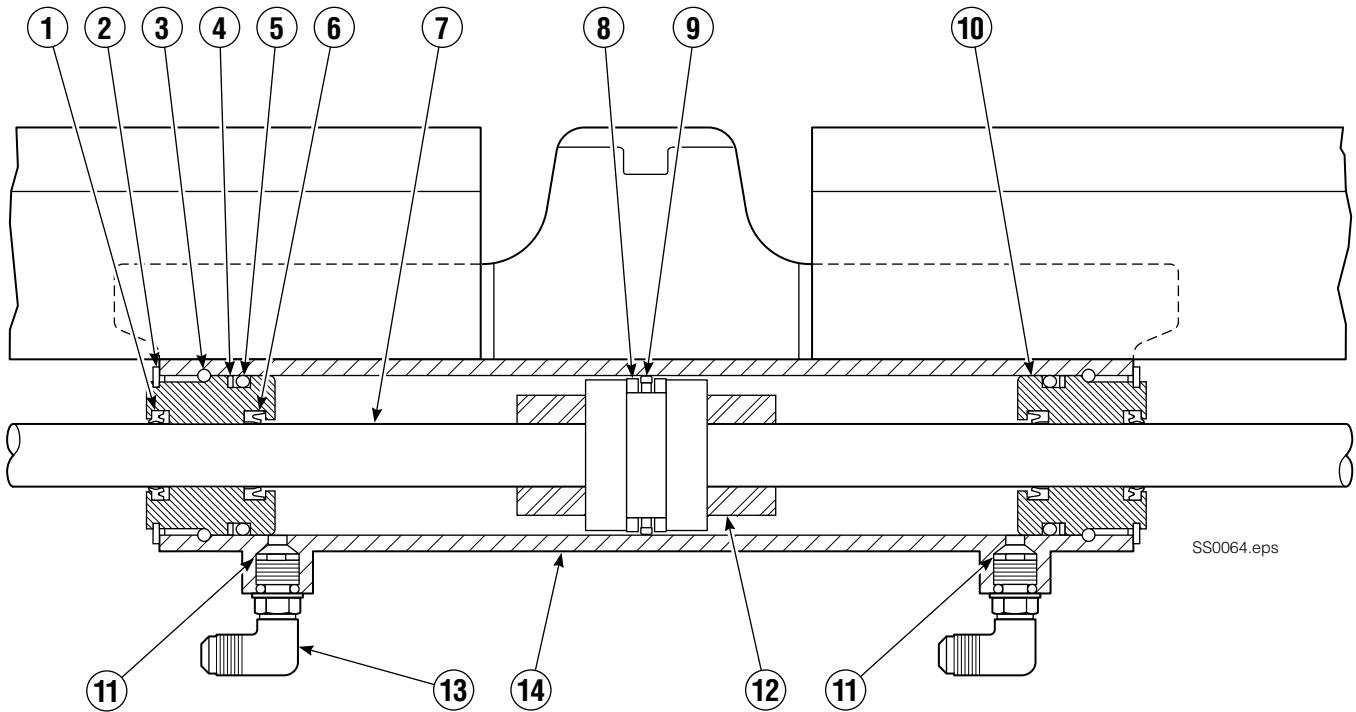

Sideshifter Assembly

100E			
REF	QTY	PART NO.	DESCRIPTION
1	2	672018	Upper Bearing
2	2	584001	Cylinder Assembly ●
3	2	208350	Lower Bearing
4	4	553857	Nut ▲
5	2	204186	Lower Hook ▲
6	4	667225	Washer ▲
7	4	639121	Capscrew, 5/8 NCx1.50 GR5 ▲
8	1	6028263	Frame ★
9	2	7403	Grease Fitting
10	2	601676	Fitting, 6-6 ■

● See Cylinder page for parts breakdown.

▲ Included in Lower Hook Group 204182.

■ Included in Fitting Group 204179.

★ If frame needs replacing, order complete Sideshift Assembly.

Reference: Common Parts Group 208367.

Cylinder

SS0064.eps

SS0065.eps

100E

REF	QTY	PART NO.	DESCRIPTION	REF	QTY	PART NO.	DESCRIPTION
		584001	Cylinder Assembly, 47.0 in. (1195 mm)	● 8	2	564404	Bearing Ring
● 1	2	564408	Wiper Seal	● 9	1	564407	Piston Seal
2	2	7210	Snap Ring	10	2	564402	Retainer
3	2	564403	Retaining Ring	11	1	205369	Speed Control Washer
● 4	2	615131	Back-Up Ring	12	2	-	Spacer
● 5	2	2789	O-Ring	13	2	601676	Fitting, JIC 6-6
● 6	2	564406	Rod Seal	14	-	■	Cylinder Shell
7	1	564401	Rod			564409	Service Kit