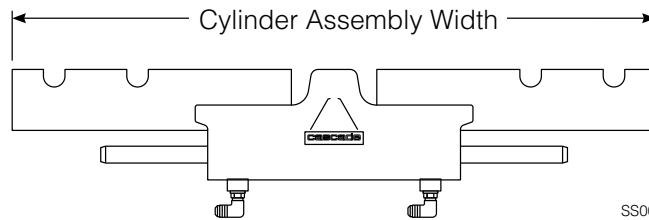

Sideshifter Assembly

100E			
REF	QTY	PART NO.	DESCRIPTION
1	2	672018	Upper Bearing
2	2	584001	Cylinder Assembly ●
3	2	208350	Lower Bearing
4	4	553857	Nut ▲
5	2	204186	Lower Hook ▲
6	4	667225	Washer ▲
7	4	639121	Capscrew, 5/8 NCx1.50 GR5 ▲
8	1	6028263	Frame ★
9	2	7403	Grease Fitting
10	2	601676	Fitting, 6-6 ■

● See Cylinder page for parts breakdown.

▲ Included in Lower Hook Group 204182.

■ Included in Fitting Group 204179.

★ If frame needs replacing, order complete Sideshift Assembly.

Reference: Common Parts Group 208367.

Cylinder

SS0064.eps

SS0065.eps

100E

REF	QTY	PART NO.	DESCRIPTION	REF	QTY	PART NO.	DESCRIPTION
		584001	Cylinder Assembly, 47.0 in. (1195 mm)	● 8	2	564404	Bearing Ring
● 1	2	564408	Wiper Seal	● 9	1	564407	Piston Seal
2	2	7210	Snap Ring	10	2	564402	Retainer
3	2	564403	Retaining Ring	11	1	205369	Speed Control Washer
● 4	2	615131	Back-Up Ring	12	2	-	Spacer
● 5	2	2789	O-Ring	13	2	601676	Fitting, JIC 6-6
● 6	2	564406	Rod Seal	14	-	■	Cylinder Shell
7	1	564401	Rod			564409	Service Kit