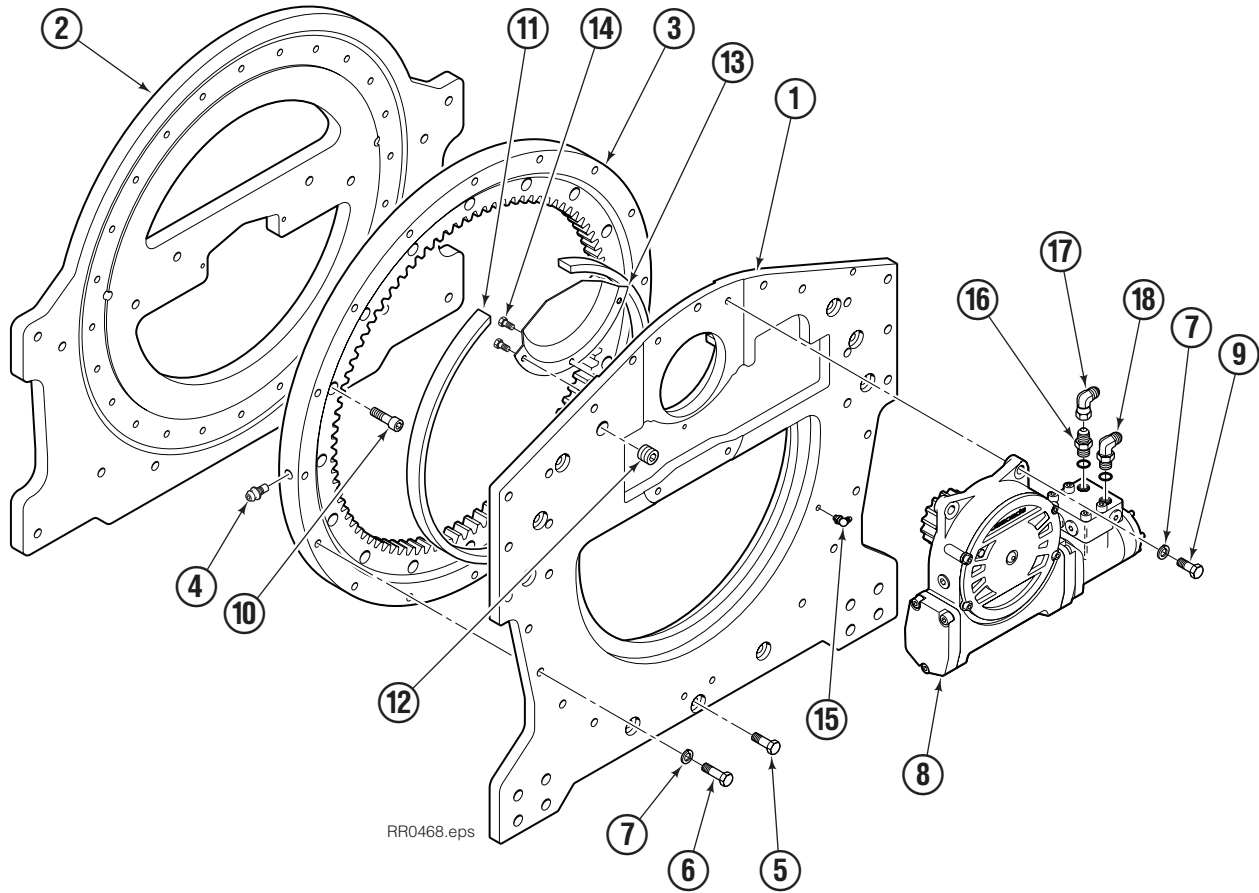

Internet: www.cascorp.com

Safety Decals

RR0026.eps

G Rotator			
REF	QTY	PART NO.	DESCRIPTION
1	1	679150	No Step Decal

Publications

G Rotator	
6073002	Installation Instructions
672714	Operator Guide
6073955	Service Manual
679929	Tool Catalog
673964	Literature Index Order Form

Rotator Group

RR0468.eps

55G			
REF	QTY	PART NO.	DESCRIPTION
		6052600	Rotator Group
1	1	6059682	Baseplate
2	1	6050782	Faceplate
3	1	213761	Bearing Assembly
4	1	7401	Grease Fitting
5	9	6057357	Capscrew, M12 x 45
6	13	213633	Capscrew, M12 x 55
7	17	683822	Lockwasher, M12
8	1	368073	Drive Group ◆
9	4	763021	Capscrew, M12 x 30
10	24	769572	Capscrew, M12 x 35
11	1	6036248	Seal
12	1	6605	Plug
13	1	6036287	Cover Plate
14	3	767961	Capscrew, M8 x 16
15	1	7406	Grease Fitting
16	1	601377	Fitting, 8-8 ■
17	1	605761	Fitting, 8-8 ■
18	1	601250	Fitting, 8-8 ■

REF	QTY	PART NO.	DESCRIPTION
		206406	Drive Motor
1	1	675478	Shaft
2	1	675477	Drive
3	1	675479	Spacer Plate
4	1	675480	■ Gerotor Set (101-1768-007)
4	1	685074	■ Gerotor Set (101-1768-009)
5	1	675482	End Cap
6	1	206405	● Service Kit
7	1	685089	■ Flange (101-1768-007)
7	1	685090	■ Flange (101-1768-009)