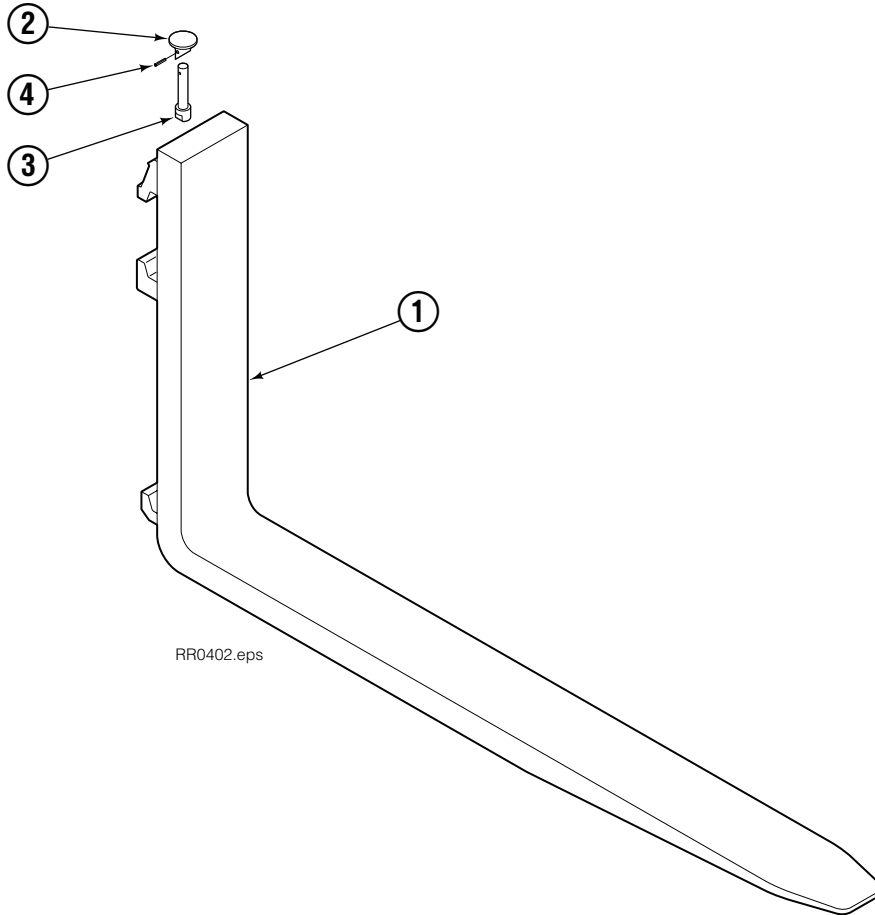

Fork Group

55G			
REF	QTY	PART NO.	DESCRIPTION
		6052635	Fork Assembly
1	1	6052630	Fork
2	1	7000209	Knob ◆
3	1	7000194	Pin ◆
4	1	7000210	Coiled Spring Pin ◆

◆ Included in Pin Kit 7000031.