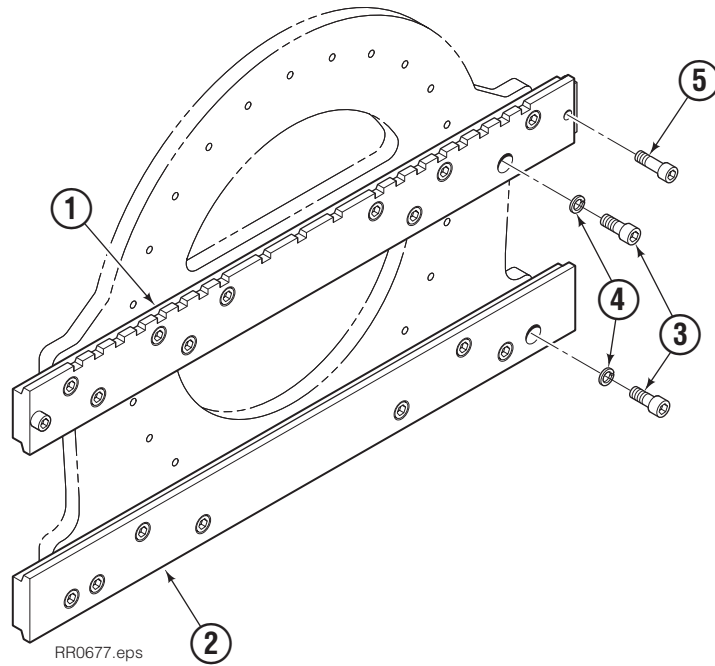

Fork Bar Group

55G			
REF	QTY	PART NO.	DESCRIPTION
		6065833	Fork Bar Group
1	1	6062891	Upper Bar
2	1	6065772	Lower Bar
3	18	769574	Capscrew, M16 x 35
4	18	678992	Lockwasher, M16
5	2	775443	Capscrew, M16 x 25