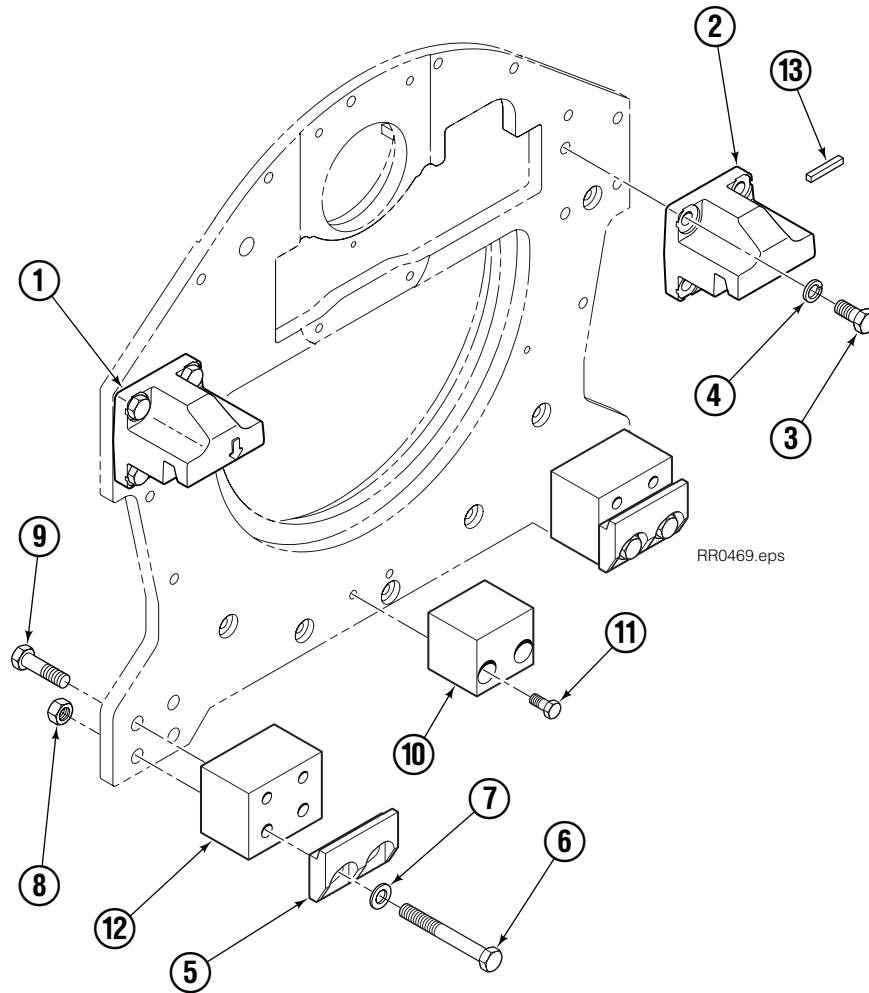

● Compatible with water glycol based hydraulic fluids.

Check Valve

REF	QTY	PART NO.	DESCRIPTION
		670549	Check Valve Assembly
1	2	609453	Fitting, 10
2	2	670552	Spring
3	2	670551	Guide
4	2	7020	Ball
5	2	602580	Fitting, 8
6	2	673989	Spring
7	1	670550	Body
8	1	670553	Spool

Fork Bar Group

55G			
REF	QTY	PART NO.	DESCRIPTION
		6065833	Fork Bar Group
1	1	6062891	Upper Bar
2	1	6065772	Lower Bar
3	18	769574	Capscrew, M16 x 35
4	18	678992	Lockwasher, M16
5	2	775443	Capscrew, M16 x 25

Fork Group

55G			
REF	QTY	PART NO.	DESCRIPTION
		6052635	Fork Assembly
1	1	6052630	Fork
2	1	7000209	Knob ◆
3	1	7000194	Pin ◆
4	1	7000210	Coiled Spring Pin ◆

◆ Included in Pin Kit 7000031.

Bolt-On Mounting Group