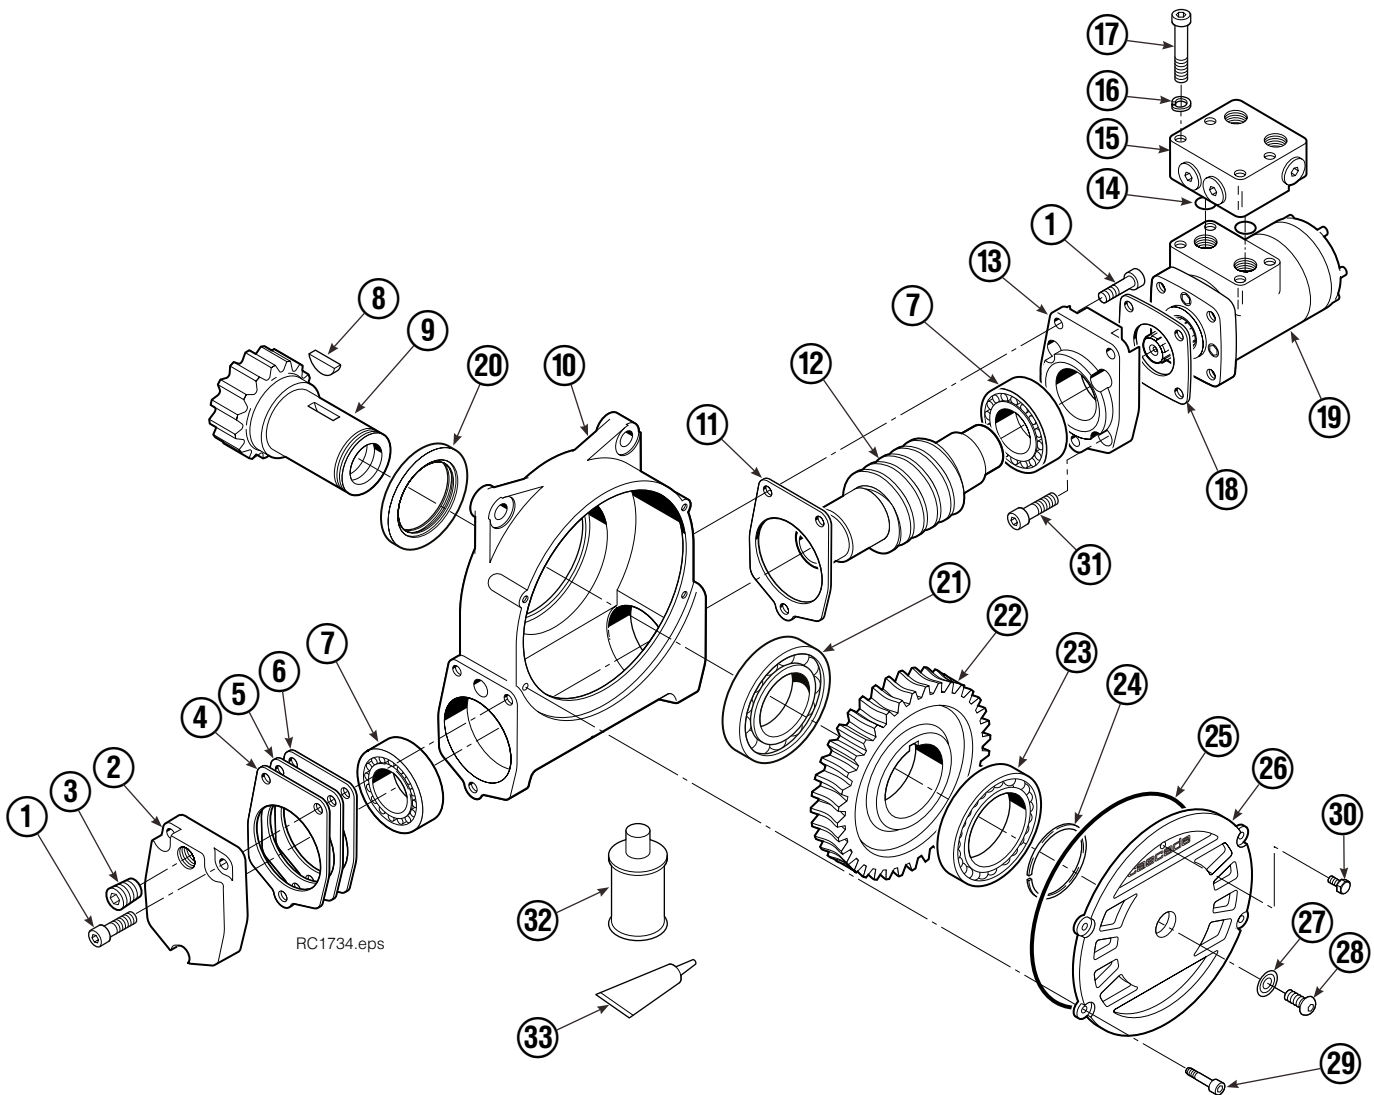

Drive Group

REF	QTY	PART NO.	DESCRIPTION	REF	QTY	PART NO.	DESCRIPTION
		368073	Drive Group with 2.2 c.i. Motor	18	1	670575	Gasket
1	6	769570	Capscrew, M12 x 25	19	1	206406	Drive Motor – 2.2 c.i. ▼
2	1	676855	Cover	20	1	3014870	Seal
3	1	604510	Fitting, 6	21	1	6033892	Bearing ■
4	●	670574	Shim – .010" (brown)	22	1	675609	Worm Gear
5	●	671757	Shim – .015" (pink)	23	1	670581	Bearing
6	●	671758	Shim – .020" (yellow)	24	1	7214	Snap Ring
7	2	670579	Bearing	25	1	643423	O-Ring
8	1	670582	Key	26	1	775552	Cover
9	1	670506	Pinion	27	1	783609	Seal
10	1	775551	Housing	28	1	783608	Capscrew, M12 x 16
11	1	686465	Gasket	29	4	200882	Capscrew, M8 x 20
12	1	675608	Worm	30	1	644010	Relief Fitting
13	1	775553	Adapter	31	4	4468	Capscrew, 3/8 NC x .75 GR8
14	2	2705	O-Ring	32	1	656300	Gear Box Lube – 48 oz.
15	1	670549	Check Valve ▲	33	1	668184	Sealant
16	4	6444	Lockwasher			670578	Shim Service Kit (items 4-6,11,25,33)
17	4	607059	Capscrew, 5/16 NC x 1.75 GR8			206397	Motor Kit (items 11,14,18,19,33)

● Quantity as required.

▲ See Check Valve page for parts breakdown.

Reference: Common Parts 795490, SKN-5527.

▼ See Drive Motor page for parts breakdown.

■ For service replacement use Bearing 670580.