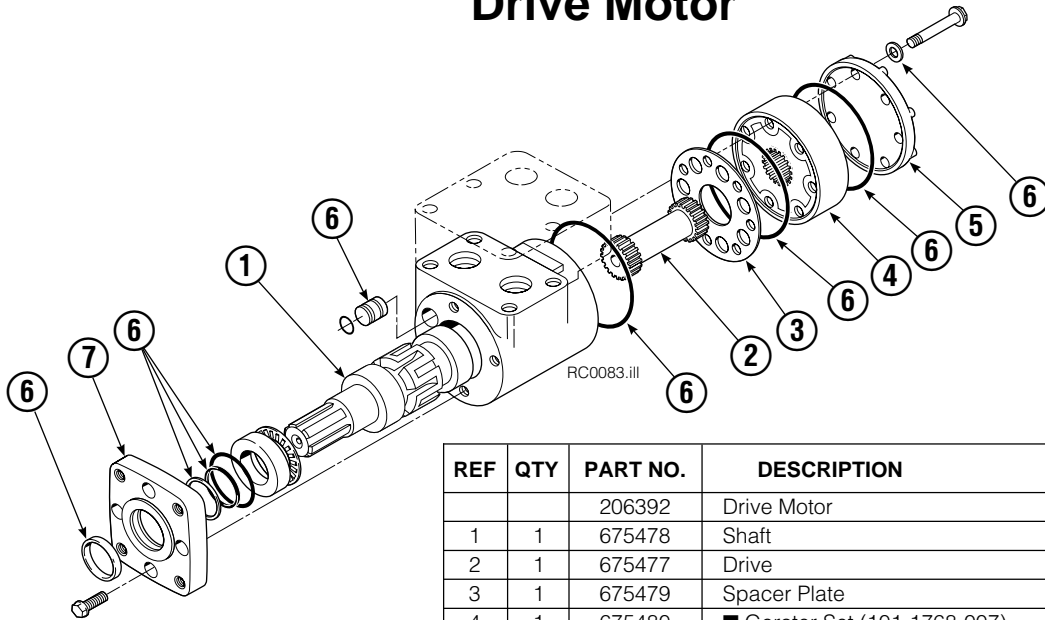

- Includes all items except 17–20, 38 & 39.
- Quantity as required.
- ♦ See Drive Motor page for parts breakdown.

Drive Motor

REF	QTY	PART NO.	DESCRIPTION
		206392	Drive Motor
1	1	675478	Shaft
2	1	675477	Drive
3	1	675479	Spacer Plate
4	1	675480	■ Gerotor Set (101-1768-007)
4	1	685075	■ Gerotor Set (101-1768-009)
5	1	675482	End Cap
6	1	206405	● Service Kit
7	1	685089	■ Flange (101-1768-007)
7	1	685090	■ Flange (101-1768-009)