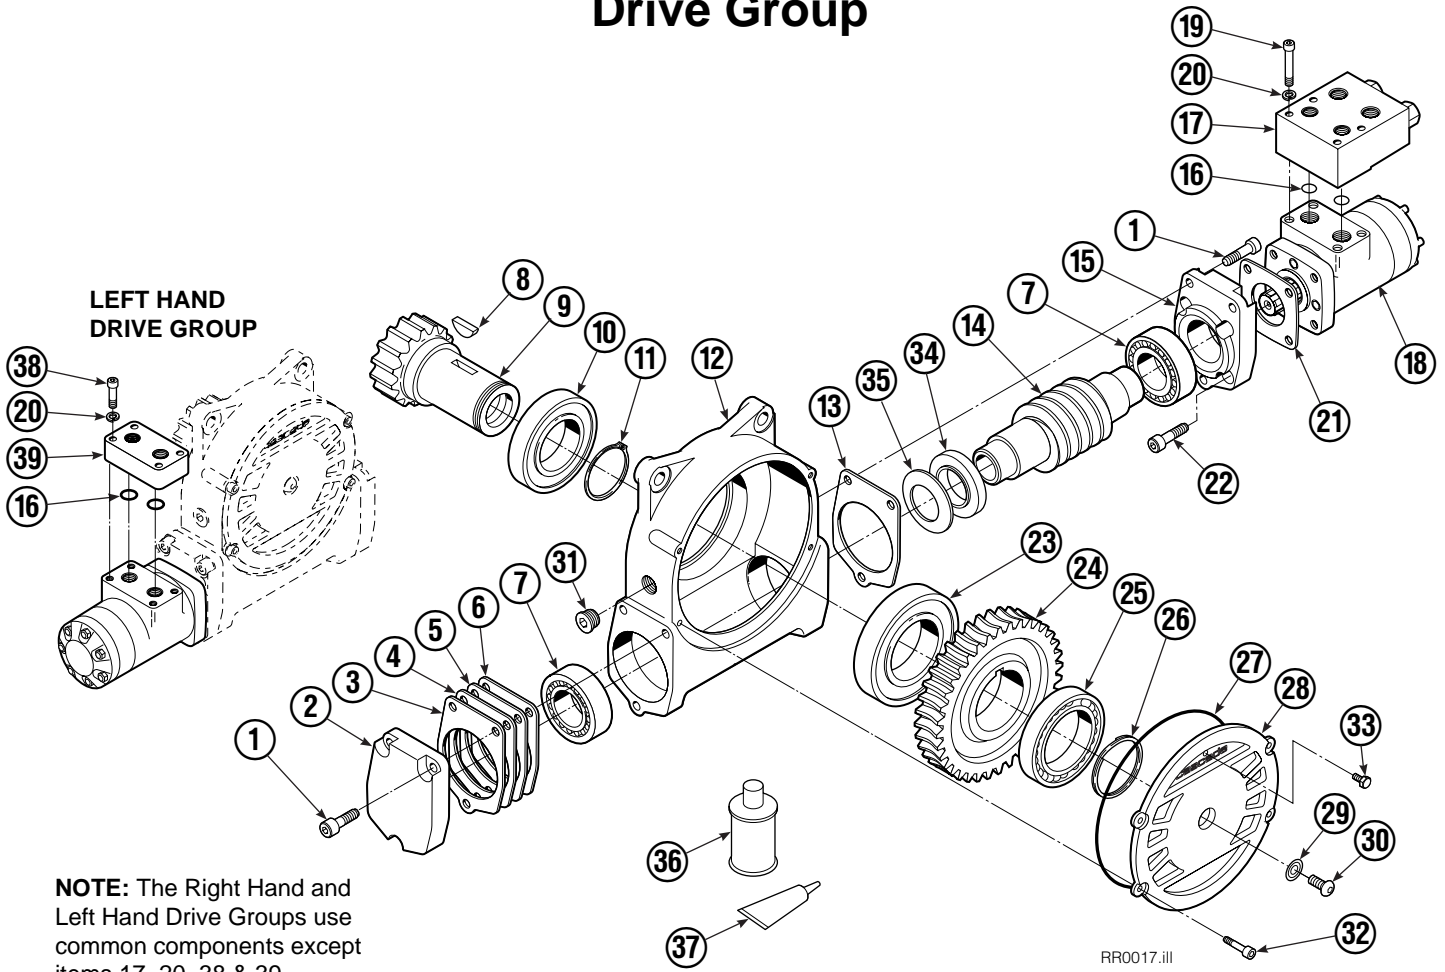

Drive Group

NOTE: The Right Hand and Left Hand Drive Groups use common components except items 17–20, 38 & 39.

REF	QTY	PART NO.	DESCRIPTION	REF	QTY	PART NO.	DESCRIPTION
		670558	Drive Group – R.H.	21	1	670575	Gasket
		670562	Drive Group – L.H.	22	4	4468	Capscrew, 3/8 NC x .75 GR8
	■	673896	Drive Box Service Kit – R.H.	23	1	670580	Bearing
	■	673867	Drive Box Service Kit – L.H.	24	1	676448	Worm Gear
1	6	607071	Capscrew, 7/16 NC x 1.0 GR8	25	1	670581	Bearing
2	1	676855	Cover	26	1	7214	Snap Ring
3	●	674513	Shim – .005" (blue)	27	1	643423	O-Ring
4	●	670574	Shim – .010" (brown)	28	1	670567	Cover
5	●	671757	Shim – .015" (pink)	29	1	603680	Seal
6	●	671758	Shim – .020" (yellow)	30	1	4874	Capscrew, 3/8 NC x .50 GR8
7	2	670579	Bearing	31	1	6609	Plug
8	1	670582	Key	32	4	671535	Capscrew, 5/16 NC x .75
9	1	670559	Pinion	33	1	644010	Relief Fitting
10	1	670560	Bearing	34	1	672448	Washer
11	1	3160	Snap Ring	35	1	672449	Washer Spring
12	1	670565	Housing	36	1	656300	Gear Box Lube - 48 oz.
13	1	686465	Gasket	37	1	668184	Sealant
14	1	676447	Worm	38	4	607054	Capscrew, 5/16 NC x .75 GR8
15	1	670570	Adapter	39	1	670563	Manifold – L.H. Drive only
16	2	2705	Seal			670578	Shim Service Kit (items 4,5,6 & 37)
17	1	670561	Check Valve – R.H. only ♦			671583	Bearing Service Kit (items 23 & 37)
18	1	206392	Drive Motor ♦			671584	Bearing Service Kit (items 4–7)
19	4	607060	Capscrew, 5/16 NC x 2.00 GR8			676449	Service Kit, (items 4–6,14,24, & 37)
20	4	6444	Lockwasher			206394	Drive Motor Kit (items 4,16,18,21 & 37)

- Includes all items except 17–20, 38 & 39.
- Quantity as required.
- ♦ See Drive Motor page for parts breakdown.