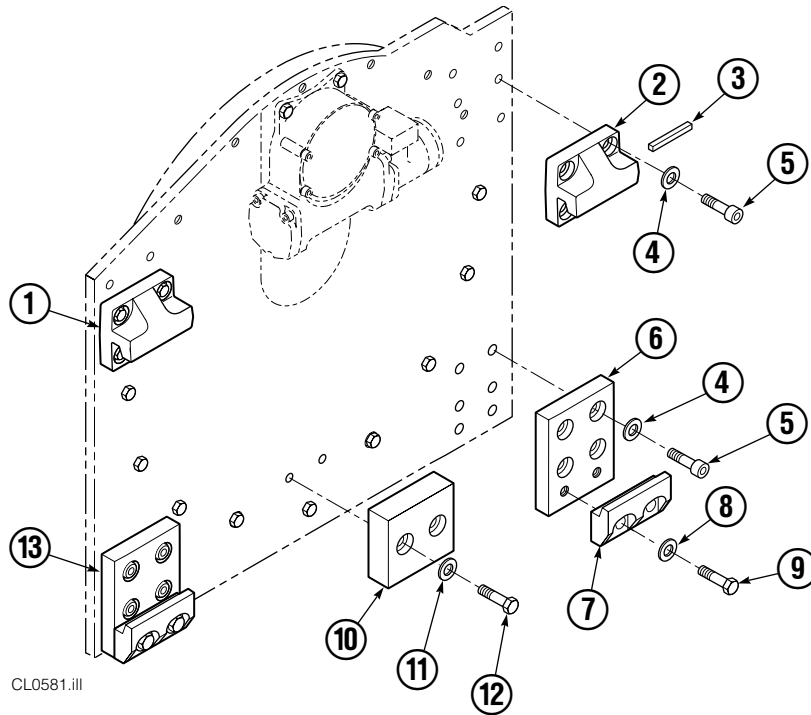

Check Valve

REF	QTY	PART NO.	DESCRIPTION
		670561	Check Valve Assembly
1	1	670583	Body
2	2	656223	Seal Kit
3	2	665097	Check Valve

Fork Bar Group

RR0055.ill

150D					
REF	QTY	49 in. PART NO.	61 in. PART NO.	73 in. PART NO.	DESCRIPTION
		681239	681240	681241	Fork Bar Group
1	4	4880	4880	4880	Capscrew, 1/2 NC x 1.0 GR8
2	4	6290	6290	6290	Lockwasher, 3/4 ID
3	2	622148	622148	622148	Keeper
4	1	681242	681243	681244	Upper Bar
5	1	681245	681246	681247	Lower Bar
6	24	681249	681249	681249	Capscrew
7	2	633671	633671	633671	Hook

Bolt-On Mounting Group

Class IV, 0°			
REF	QTY	PART NO.	DESCRIPTION
		682384	Mounting Group
1	1	670690	Upper Hook – LH
2	1	670691	Upper Hook – RH
3	1	670704	Stop Kit
4	14	6448	Lockwasher, 3/4 in. ID
5	14	607104	Capscrew, 3/4 NC x 1.75
6	1	682665	Adapter Plate – RH
7	2	679832	Lower Hook
8	4	670692	Washer, 3/4 in. ID
9	4	670693	Capscrew, 3/4 NC x 1.75
10	1	670695	Bumper
11	2	6290	Lockwasher, 1/2 in
12	2	3657	Capscrew, 1/2 x 2.00 in.
13	1	682664	Adapter Plate – LH