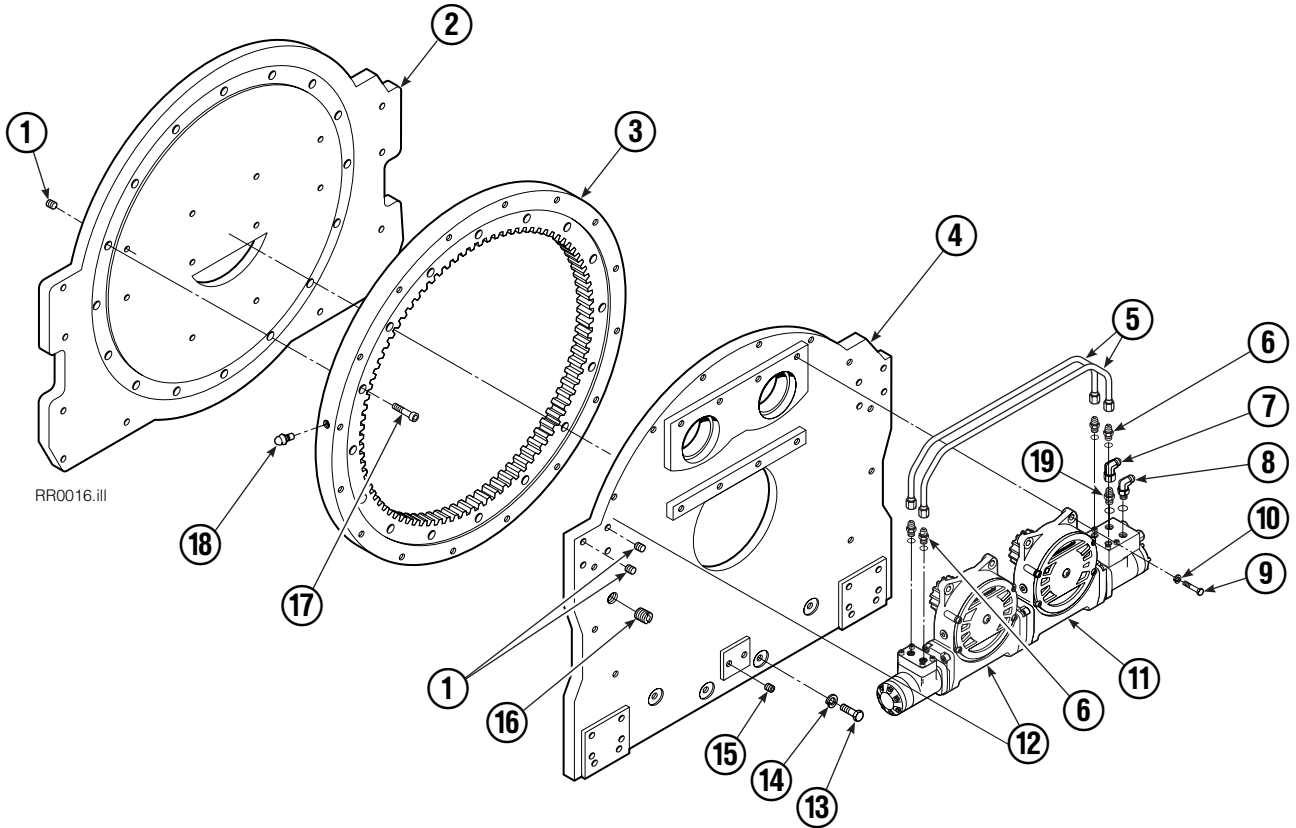

Internet: www.cascorp.com

Safety Decals

REF	QTY	PART NO.	DESCRIPTION
1	1	679150	No Step Decal

Publications

PART NO.	DESCRIPTION
672946	Service Manual
672714	Operators Guide
668987	Installation Instructions
679929	Tool Catalog
673964	Literature Index Order Form

Frame Group

150D			
REF	QTY	PART NO.	DESCRIPTION
		684607	Base Unit Group
1	18	631428	Plug
2	1	670773	Faceplate
3	1	670782	Bearing Assembly
4	1	684611	Baseplate
5	2	670786	Tube Assembly
6	4	662187	Fitting, 8-6
7	1	605761	Fitting, 8-8
8	1	601250	Fitting, 8-8
9	8	661742	Capscrew, 1/2 NC x 1.25 GR5
10	8	6290	Lockwasher
11	1	670558	Drive Group - RH ▲
12	1	670562	Drive Group - LH ▲
13	16	643574	Capscrew, 3/4 NC x 2.25 GR8
14	16	6294	Lockwasher
15	2	631427	Plug
16	1	6612	Plug
17	16	607105	Capscrew, 3/4 NC x 2.00 GR8
18	1	7401	Grease Fitting
19	1	601377	Fitting, 8-8
		672483	Bearing Service Kit

- Includes all items except 17–20, 38 & 39.
- Quantity as required.
- ♦ See Drive Motor page for parts breakdown.

Drive Motor

REF	QTY	PART NO.	DESCRIPTION
		206392	Drive Motor
1	1	675478	Shaft
2	1	675477	Drive
3	1	675479	Spacer Plate
4	1	675480	■ Gerotor Set (101-1768-007)
4	1	685075	■ Gerotor Set (101-1768-009)
5	1	675482	End Cap
6	1	206405	● Service Kit
7	1	685089	■ Flange (101-1768-007)
7	1	685090	■ Flange (101-1768-009)

Check Valve

REF	QTY	PART NO.	DESCRIPTION
		670561	Check Valve Assembly
1	1	670583	Body
2	2	656223	Seal Kit
3	2	665097	Check Valve

Fork Bar Group

RR0055.ill

150D					
REF	QTY	49 in. PART NO.	61 in. PART NO.	73 in. PART NO.	DESCRIPTION
		681239	681240	681241	Fork Bar Group
1	4	4880	4880	4880	Capscrew, 1/2 NC x 1.0 GR8
2	4	6290	6290	6290	Lockwasher, 3/4 ID
3	2	622148	622148	622148	Keeper
4	1	681242	681243	681244	Upper Bar
5	1	681245	681246	681247	Lower Bar
6	24	681249	681249	681249	Capscrew
7	2	633671	633671	633671	Hook