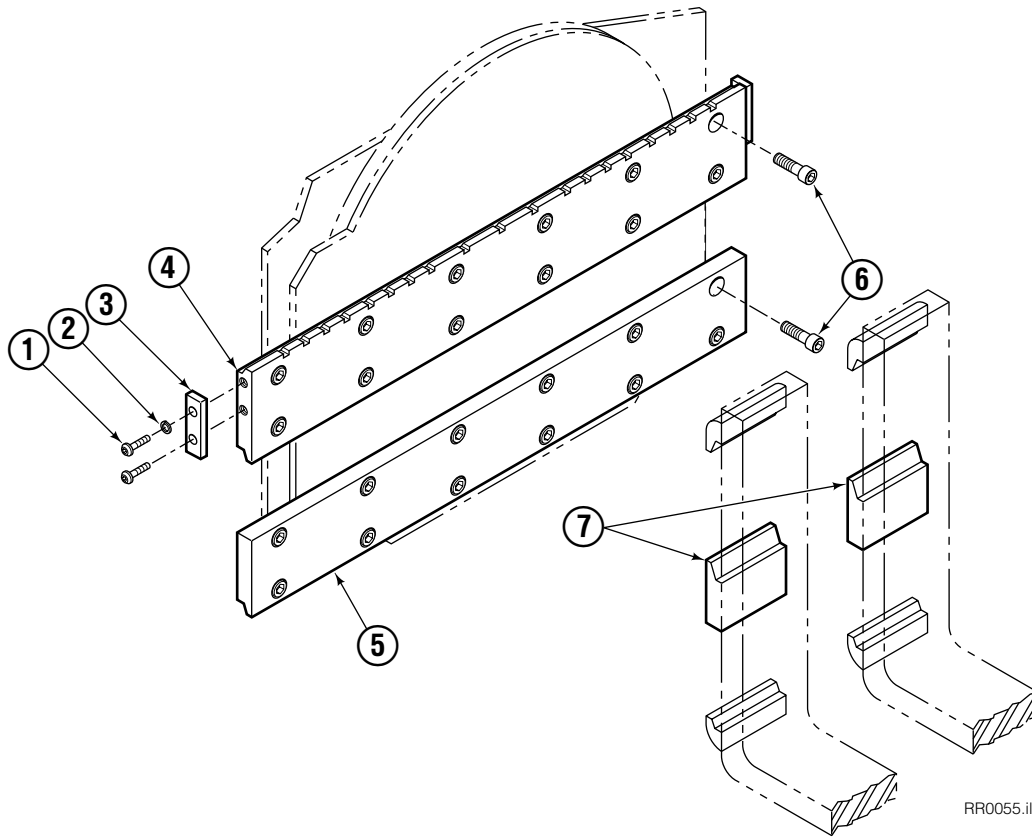

Cascade provides service replacement parts for the listed parts only. Due to cost, if others parts need replacement, the complete drive motor should be replaced.

- See Nameplate under valve for correct part number of Gerotor Set and Flange.
- Compatible with water glycol based hydraulic fluids.

Check Valve

REF	QTY	PART NO.	DESCRIPTION
		670561	Check Valve Assembly
1	1	670583	Body
2	2	656223	Seal Kit
3	2	665097	Check Valve

Fork Bar Group

RR0055.ill

150D					
REF	QTY	49 in. PART NO.	61 in. PART NO.	73 in. PART NO.	DESCRIPTION
		681239	681240	681241	Fork Bar Group
1	4	4880	4880	4880	Capscrew, 1/2 NC x 1.0 GR8
2	4	6290	6290	6290	Lockwasher, 3/4 ID
3	2	622148	622148	622148	Keeper
4	1	681242	681243	681244	Upper Bar
5	1	681245	681246	681247	Lower Bar
6	24	681249	681249	681249	Capscrew
7	2	633671	633671	633671	Hook