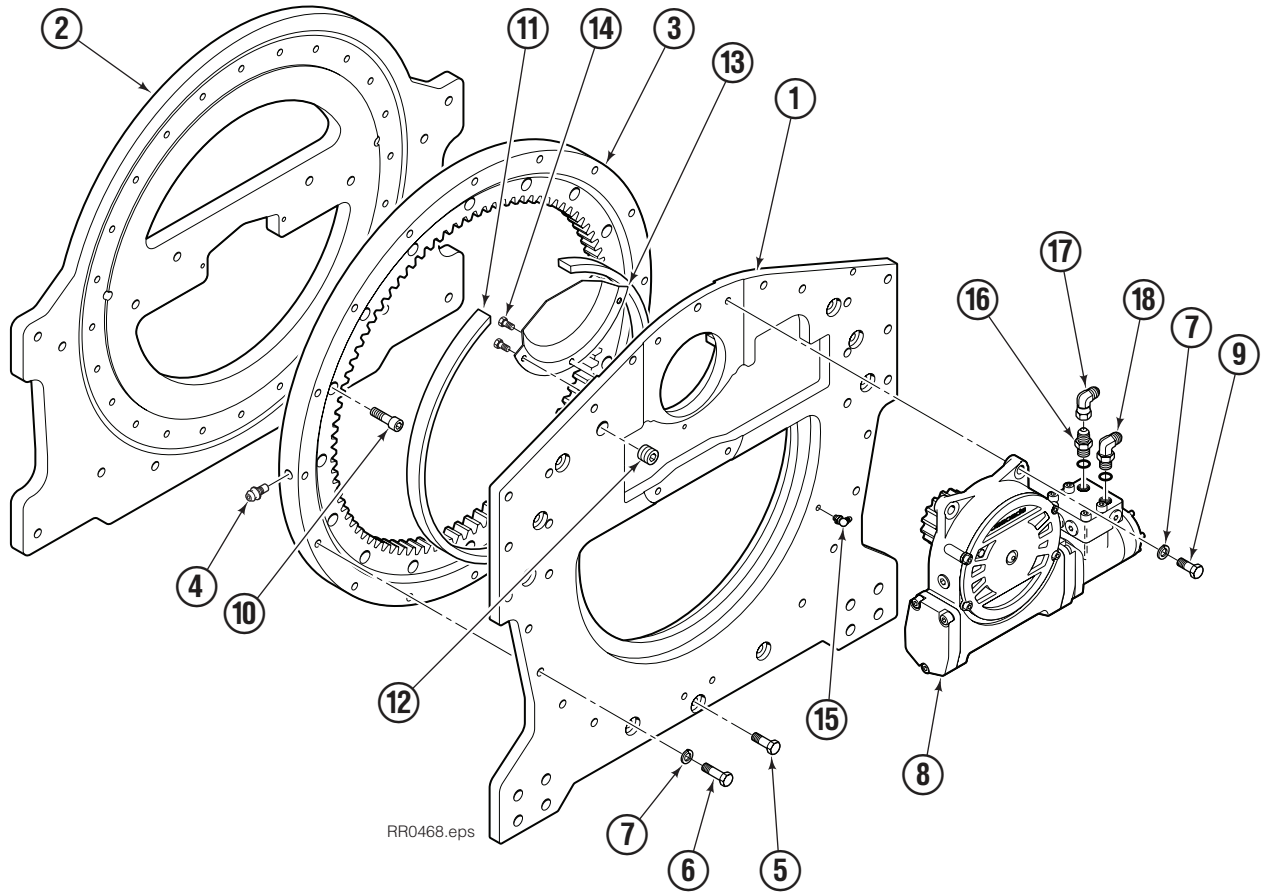

Internet: www.cascorp.com

Safety Decals

RR0026.eps

G Rotator			
REF	QTY	PART NO.	DESCRIPTION
1	1	679150	No Step Decal

Publications

GA0006.eps

G Rotator	
6073002	Installation Instructions
672714	Operator Guide
6073955	Service Manual
679929	Tool Catalog
673964	Literature Index Order Form

Rotator Group

55G			
REF	QTY	PART NO.	DESCRIPTION
		6052001	Rotator Group
1	1	6059682	Baseplate
2	1	6052006	Faceplate
3	1	213761	Bearing Assembly
4	1	7401	Grease Fitting
5	9	6057357	Capscrew, M12 x 45
6	13	213633	Capscrew, M12 x 50
7	17	683822	Lockwasher, M12
8	1	368073	Drive Group ◆
9	4	763021	Capscrew, M12 x 30
10	24	767596	Capscrew, M12 x 40
11	1	6036248	Seal
12	1	6605	Plug
13	1	6036287	Cover Plate
14	3	767961	Capscrew, M8 x 16
15	1	7406	Grease Fitting
16	1	601377	Fitting, 8-8 ■
17	1	605761	Fitting, 8-8 ■
18	1	601250	Fitting, 8-8 ■

REF	QTY	PART NO.	DESCRIPTION
		206406	Drive Motor
1	1	675478	Shaft
2	1	675477	Drive
3	1	675479	Spacer Plate
4	1	675480	■ Gerotor Set (101-1768-007)
4	1	685074	■ Gerotor Set (101-1768-009)
5	1	675482	End Cap
6	1	206405	● Service Kit
7	1	685089	■ Flange (101-1768-007)
7	1	685090	■ Flange (101-1768-009)