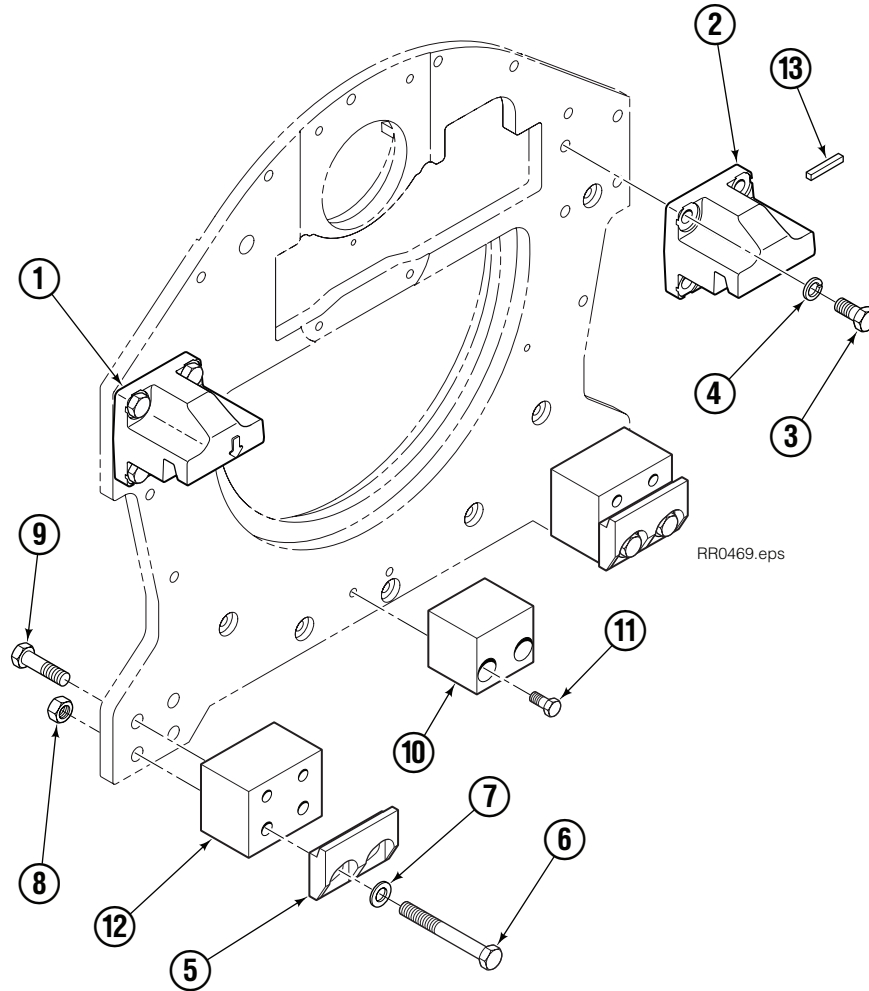

● Compatible with water glycol based hydraulic fluids.

Check Valve

REF	QTY	PART NO.	DESCRIPTION
		670549	Check Valve Assembly
1	2	609453	Fitting, 10
2	2	670552	Spring
3	2	670551	Guide
4	2	7020	Ball
5	2	602580	Fitting, 8
6	2	673989	Spring
7	1	670550	Body
8	1	670553	Spool

Fork Bar Group

55G			
REF	QTY	PART NO.	DESCRIPTION
		6052557	Fork Bar Group
1	1	6052220	Upper Bar
2	1	6052221	Lower Bar
3	16	769575	Capscrew, M16 x 40
4	16	678992	Lockwasher, M16
5	2	6052240	Keeper
6	4	680084	Capscrew, M12 x 25
7	4	683822	Lockwasher, M12

Fork Group

55G			
REF	QTY	PART NO.	DESCRIPTION
		6052634	Fork Assembly
1	1	6052629	Fork
2	1	7000209	Knob ◆
3	1	7000194	Pin ◆
4	1	7000210	Coiled Spring Pin ◆

◆ Included in Pin Kit 7000031.

Bolt-On Mounting Group