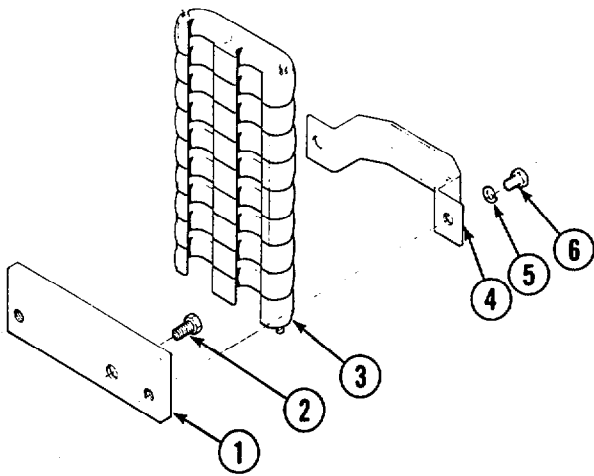

Hydraulic Accessories

HOSE TERMINAL DOWN GROUP

REF	QTY	PART NO.	DESCRIPTION
		674449	Hose Terminal Down Kit
1	1	674540	Block
2	1	3601	Capscrew, 3/8 NC x .75
3	1	674447	Segment Assembly
4	1	674428	Clamp
5	2	6259	Lockwasher
6	2	3599	Capscrew, 3/8 NC x .50

2132e