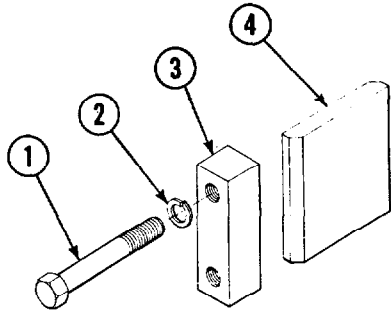

GENERAL PURPOSE BRACKET GROUP

REF	QTY	PART NO.	DESCRIPTION
		675289	Bracket Group
1	2	3663	Capscrew, 1/2 NC x 3.5
2	2	6290	Lockwasher
3	1	673526	Block
4	1	673588	Plate

2132d

Recommended Spare Parts List

THINLINE™ 4-Port Hose Reels				
PART NO.	DESCRIPTION	HOSE REELS SERVICED		
		1-5	6-9	10-25
	HOSE REEL			
672544	Cap	1	1	1
672542	Capscrew	1	2	4
768533	Capscrew	4	4	4
672540	Sleeve	4	4	4
672567	Flange - 13"	1	2	4
672568	Flange - 16"	1	2	4
674407	Hose Guide	1	1	1
674408	Service Kit	2	5	15
674402	Hub	1	2	4
674409	Shaft	1	2	4
672578	Spring Assembly - R.H.	1	1	1
672579	Spring Assembly - L.H.	1	1	1
653314	Snap Ring	2	5	15
645982	Spring Retainer	1	1	1
674406	Mounting Block	1	1	1
768529	Capscrew	3	3	3
	HYDRAULIC ACCESSORIES			
674447	Segment Assembly	2	5	15
674428	Clamp	1	1	1
675287	Hose Terminal Up Group	2	2	2
675285	No. 6 Tinline Hose	2	2	4
675286	No. 6 Tinline Hose	2	2	4
674424	O-ring Extractor Kit	1	1	1
	PAINT, CASCADE YELLOW			
668209	12 oz. Aerosol Can	1	1	1

2132i