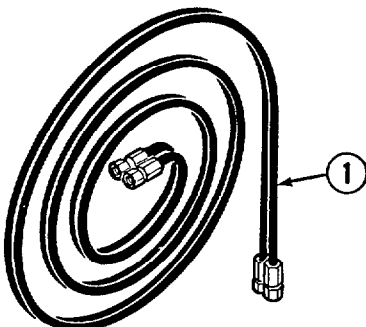

HOSE GROUP

REF	QTY	PART NO.	DESCRIPTION
1	2	675285	Twinline Hose - 172"
1	2	675286	Twinline Hose - 280"

2132e