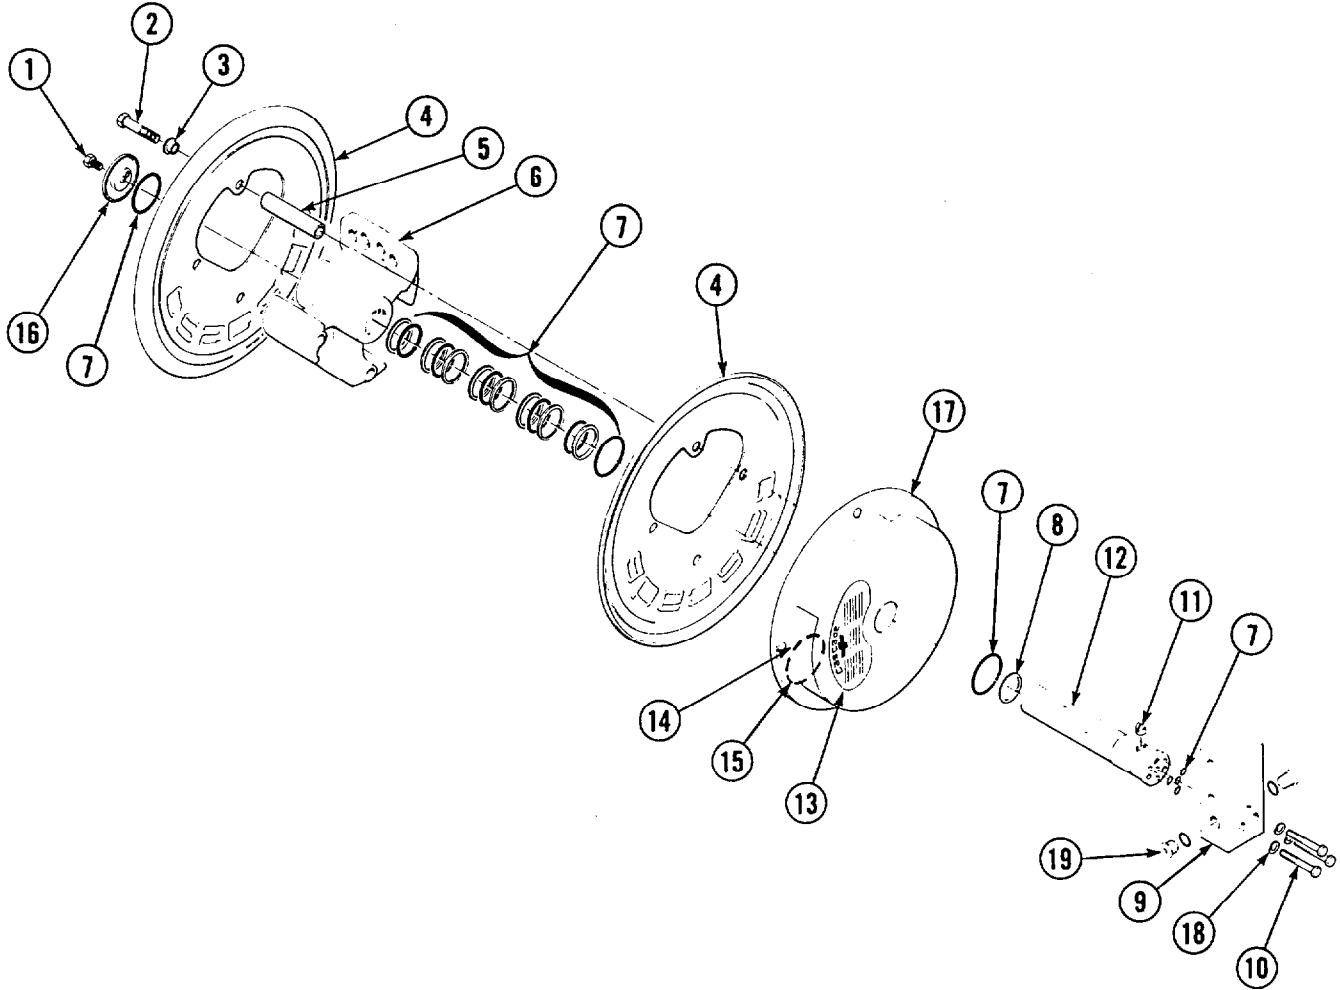

1. LOCATE NAMEPLATE

The nameplate is located on the spring can cover. Note the reel serial number shown on the nameplate.

2. NOTE THE SERIAL NUMBER

Record the six-digit serial number. See the example below.

3. REFER TO PARTS PAGES

Use the serial number to identify the correct replacement parts for your reel shown on the following pages.

IMPORTANT: DO NOT USE THIS MANUAL TO ORDER PARTS FOR AN A.E.D. HOSE REEL.

Lift Truck Dealers. To order Service Replacement Parts or Service Literature, contact:

Cascade Parts Depot
2501 Sheridan Avenue
P.O. Box 360
Springfield, Ohio 45505
(513)322-1199
Telex: 205413

Hose Reel Assembly