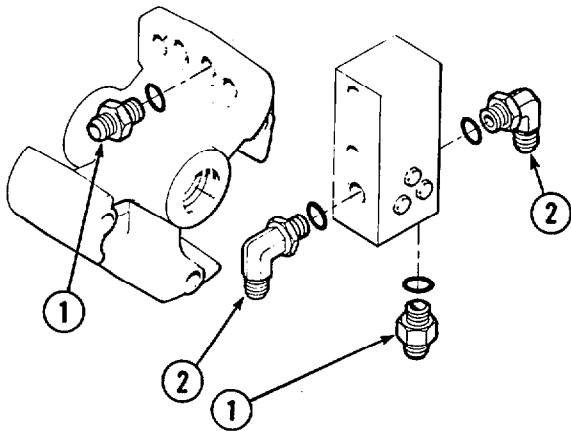

2132c

Hydraulic Accessories

HOSE TERMINAL DOWN GROUP

REF	QTY	PART NO.	DESCRIPTION
		674449	Hose Terminal Down Kit
1	1	674540	Block
2	1	3601	Capscrew, 3/8 NC x .75
3	1	674447	Segment Assembly
4	1	674428	Clamp
5	2	6259	Lockwasher
6	2	3599	Capscrew, 3/8 NC x .50

2132e

HOSE TERMINAL UP GROUP

REF	QTY	PART NO.	DESCRIPTION
		675287	Hose Terminal Up Group
1	1	674539	Bracket
2	2	674620	Tube
3	2	674621	Tube
4	4	2347	Fitting, 6-6
5	2	665249	Nylon Tie

2132e

FITTING GROUP

REF	QTY	PART NO.	DESCRIPTION
		675284	Fitting Group
1	6	604511	Fitting, 6-6
2	2	601676	Fitting, 6-6