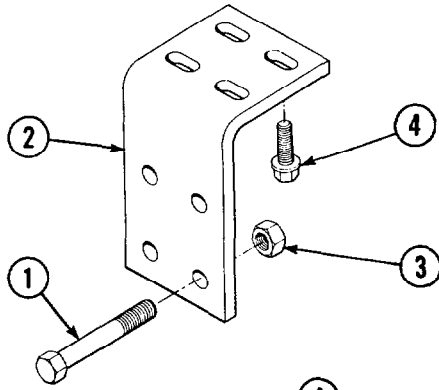

2132e

HOSE TERMINAL UP GROUP

REF	QTY	PART NO.	DESCRIPTION
		675287	Hose Terminal Up Group
1	1	674539	Bracket
2	2	674620	Tube
3	2	674621	Tube
4	4	2347	Fitting, 6-6
5	2	665249	Nylon Tie

2132e

FITTING GROUP

REF	QTY	PART NO.	DESCRIPTION
		675284	Fitting Group
1	6	604511	Fitting, 6-6
2	2	601676	Fitting, 6-6

2132e

HOSE GROUP

REF	QTY	PART NO.	DESCRIPTION
1	2	675285	Twinline Hose - 172"
1	2	675286	Twinline Hose - 280"

2132e

Mounting Groups

CASCADE BRACKET GROUP

REF	QTY	PART NO.	DESCRIPTION
		673534	Bracket Group
1	2	3663	Capscrew, 1/2 NC x 3.5
2	1	673536	Bracket
3	2	673537	Nut
4	3	673522	Capscrew