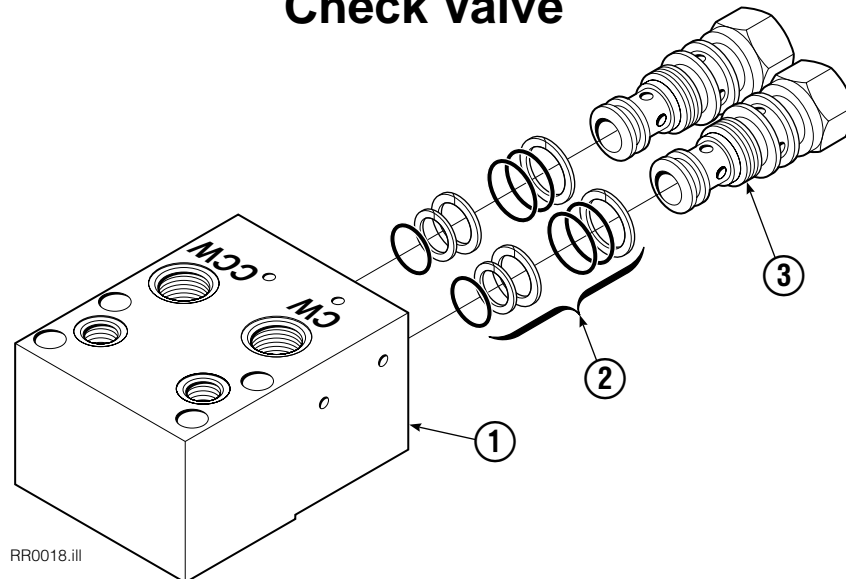

Check Valve

REF	QTY	PART NO.	DESCRIPTION
		670561	Check Valve Assembly
1	1	670583	Body
2	2	656223	Seal Kit
3	2	665097	Check Valve