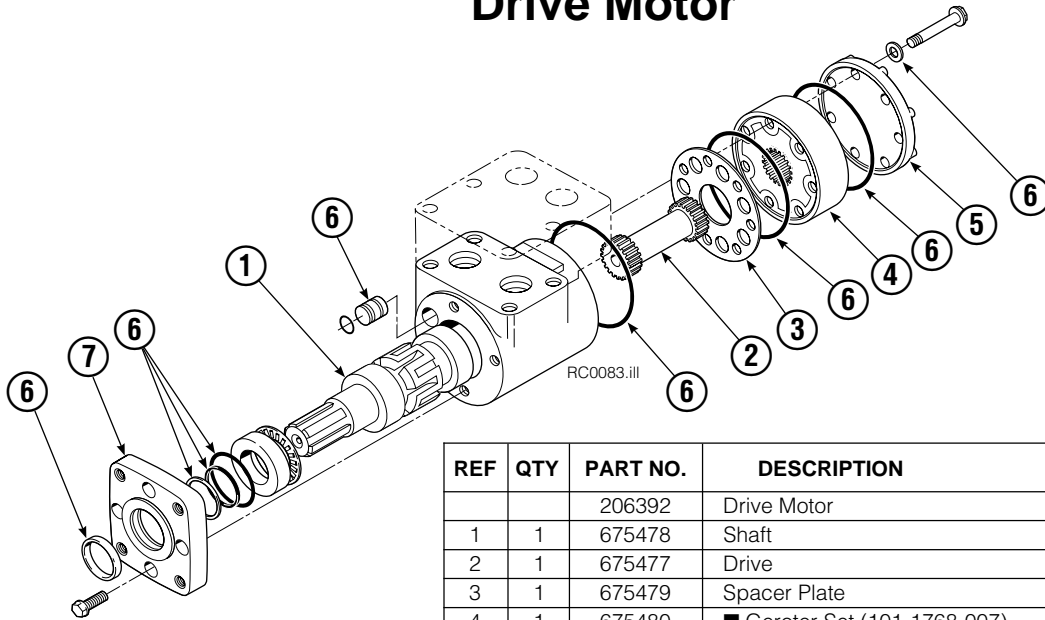

Drive Motor

REF	QTY	PART NO.	DESCRIPTION
		206392	Drive Motor
1	1	675478	Shaft
2	1	675477	Drive
3	1	675479	Spacer Plate
4	1	675480	■ Gerotor Set (101-1768-007)
4	1	685075	■ Gerotor Set (101-1768-009)
5	1	675482	End Cap
6	1	206405	● Service Kit
7	1	685089	■ Flange (101-1768-007)
7	1	685090	■ Flange (101-1768-009)

Cascade provides service replacement parts for the listed parts only. Due to cost, if others parts need replacement, the complete drive motor should be replaced.

- See Nameplate under valve for correct part number of Gerotor Set and Flange.
- Compatible with water glycol based hydraulic fluids.