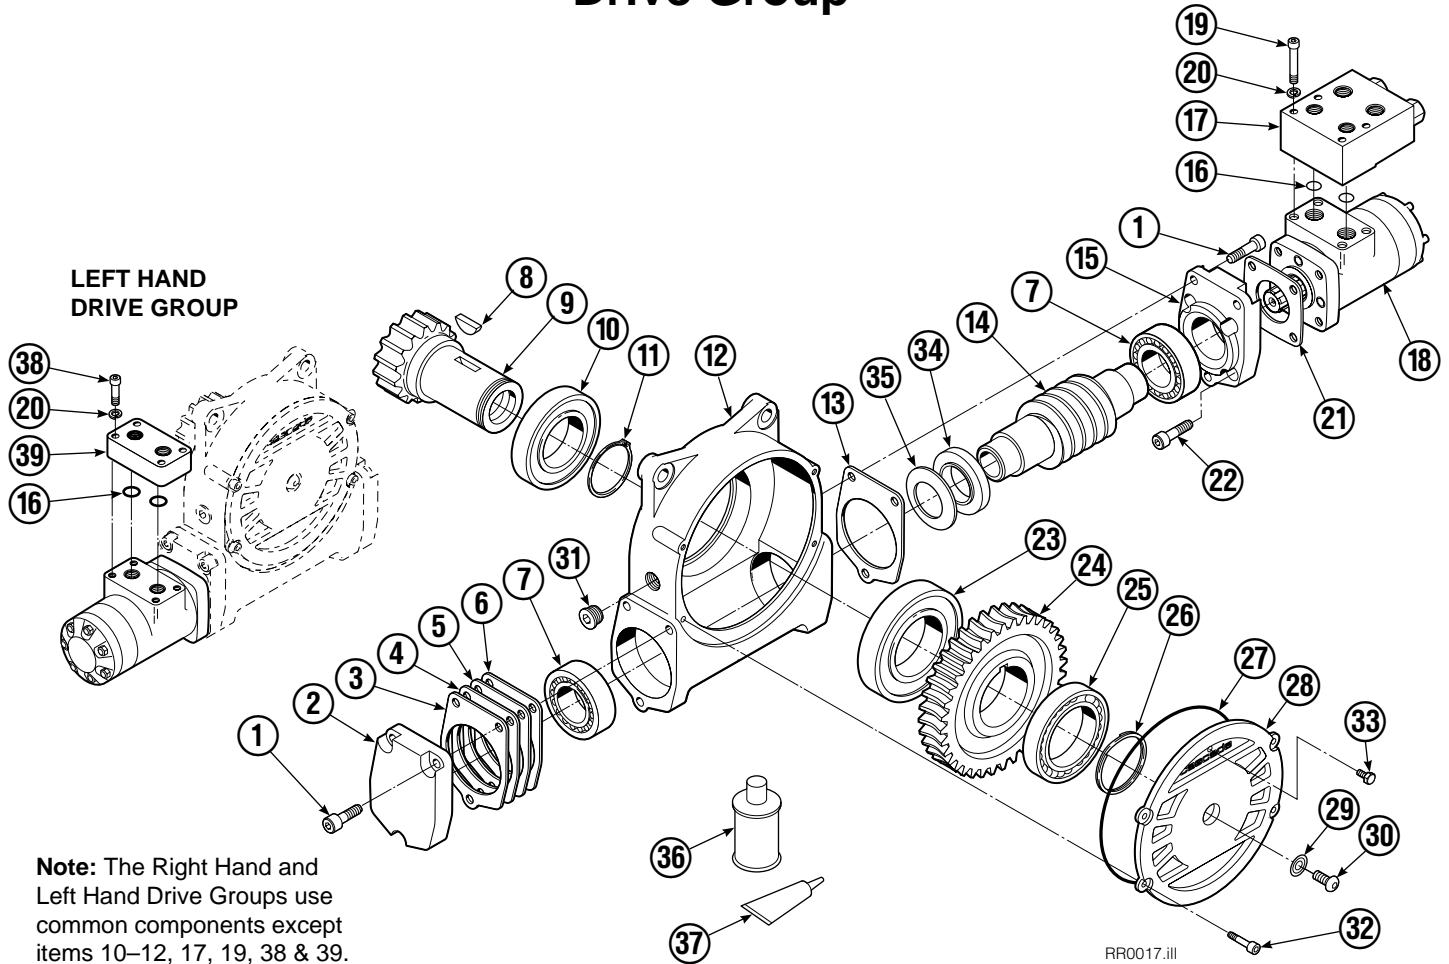

Base Unit Group

220D

REF	QTY	PART NO.	DESCRIPTION	REF	QTY	PART NO.	DESCRIPTION
		6038994	Base Unit Group	12	8	763021	Capscrew, M12 x 30
1	1	6038995	Faceplate	13	1	6001131	Drive Group – RH ●
2	1	6039040	Felt Seal	14	1	6001132	Drive Group – LH ●
3	1	681337	Bearing Assembly	15	18	751510	Capscrew, M20 x 65
4	1	6037061	Baseplate	16	36	681346	Lockwasher, M20
5	1	686099	Tube	17	18	768582	Capscrew, M20 x 80
6	1	686099	Tube	18	6	638613	Plug ◆
7	4	662187	Fitting, 8-6	19	1	6605	Plug
8	1	605761	Fitting, 8-8	20	36	769584	Capscrew, M20 x 70
9	1	601250	Fitting, 8-8	21	36	681467	Lockwasher, M20
10	1	601377	Fitting	22	1	7401	Grease Fitting
11	8	681473	Lockwasher, M12				

● See Drive Group page for parts breakdown.

◆ Plugs are used as dust covers for bearing assembly.

Reference: SK-5323.

Drive Group

Note: The Right Hand and Left Hand Drive Groups use common components except items 10–12, 17, 19, 38 & 39.