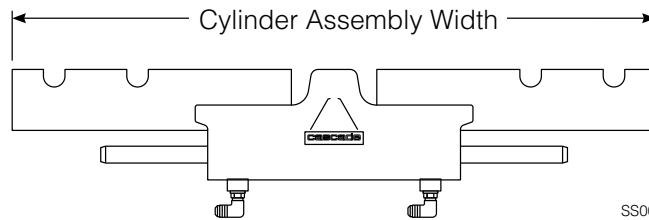

Sideshifter Assembly

100E			
REF	QTY	PART NO.	DESCRIPTION
1	2	672018	Upper Bearing
2	2	584001	Cylinder Assembly ●
3	2	208350	Lower Bearing
4	4	553857	Nut ▲
5	2	204186	Lower Hook ▲
6	4	667225	Washer ▲
7	4	639121	Capscrew, 5/8 NCx1.50 GR5 ▲
8	1	4061-9	Frame ★
9	2	7403	Grease Fitting
10	2	601676	Fitting, 6-6 ■

● See Cylinder page for parts breakdown.

▲ Included in Lower Hook Group 208352.

■ Included in Fitting Group 204179.

★ If frame needs replacing, order complete Sideshift Assembly.

Reference: Common Parts Group 208367. S-4061, 4010 Frame Groups.

Cylinder

SS0064.eps

SS0065.eps

100E

REF	QTY	PART NO.	DESCRIPTION	REF	QTY	PART NO.	DESCRIPTION
		584001	Cylinder Assembly, 47.0 in. (1195 mm)	● 8	2	564404	Bearing Ring
● 1	2	564408	Wiper Seal	● 9	1	564407	Piston Seal
2	2	7210	Snap Ring	10	2	564402	Retainer
3	2	564403	Retaining Ring	11	1	205369	Speed Control Washer
● 4	2	615131	Back-Up Ring	12	2	-	Spacer
● 5	2	2789	O-Ring	13	2	601676	Fitting, JIC 6-6
● 6	2	564406	Rod Seal	14	-	■	Cylinder Shell
7	1	564401	Rod			564409	Service Kit