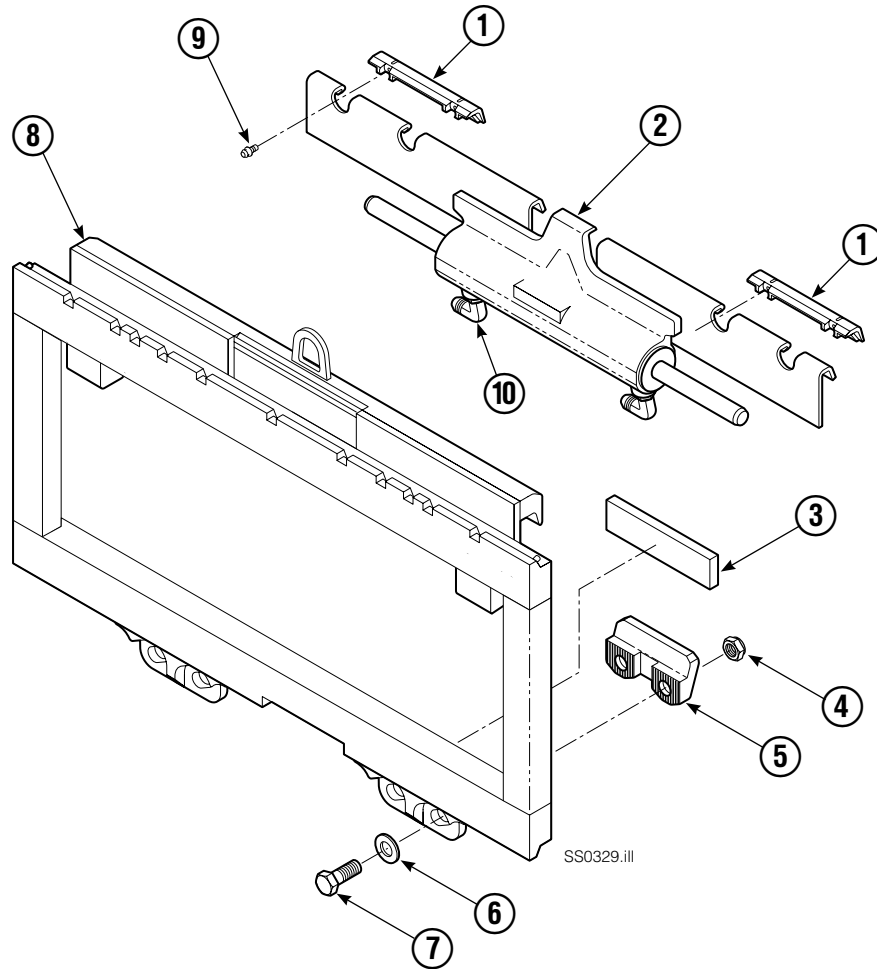

Internet: www.cascorp.com

Publications

GA0006 eps

100E Sideshifter	
PART NO.	DESCRIPTION
	Parts Manual
205849	Service Manual
205124	Operator Guide
205125	Installation Instruction
679929	Tool Catalog
673964	Literature Index Order Form

Sideshifter Assembly

100E			
REF	QTY	PART NO.	DESCRIPTION
1	2	672018	Upper Bearing
2	2	584001	Cylinder Assembly ●
3	2	208350	Lower Bearing
4	4	553857	Nut ▲
5	2	204186	Lower Hook ▲
6	4	667225	Washer ▲
7	4	639121	Capscrew, 5/8 NCx1.50 GR5 ▲
8	1	4061-9	Frame ★
9	2	7403	Grease Fitting
10	2	601676	Fitting, 6-6 ■