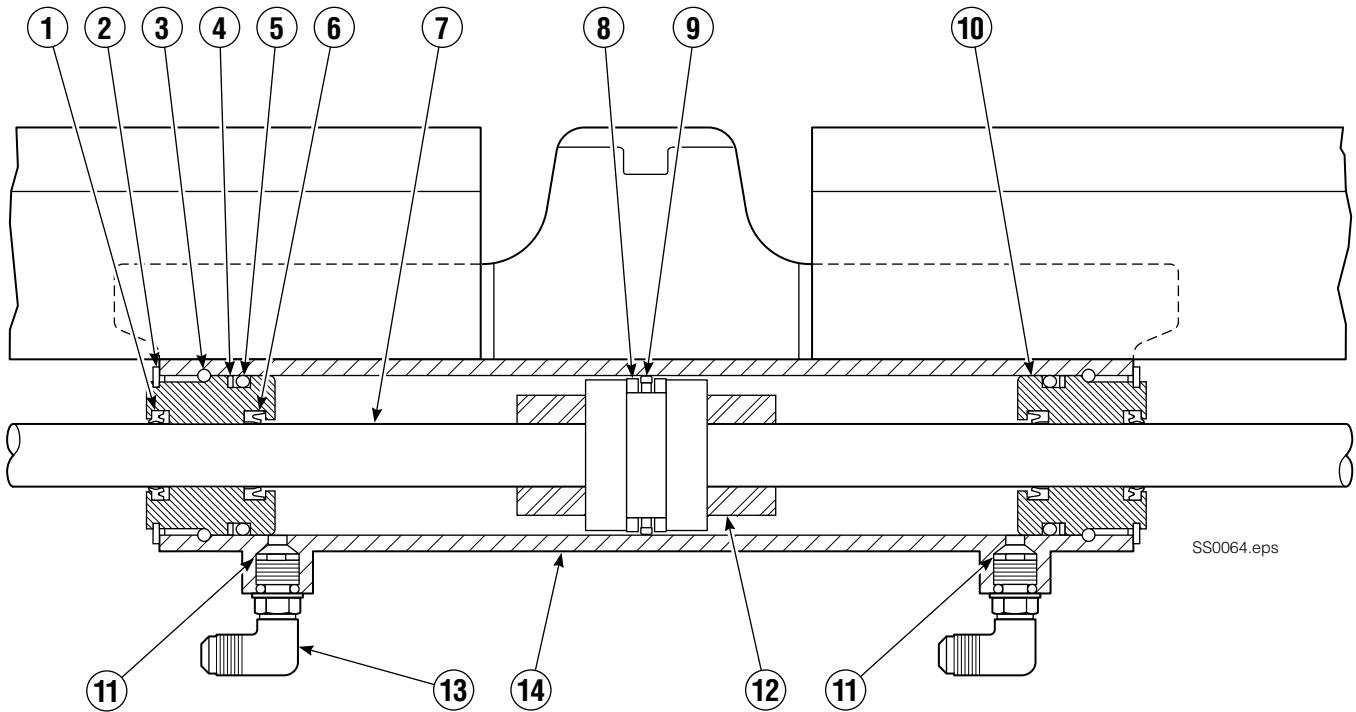

Sideshifter Assembly

100E			
REF	QTY	PART NO.	DESCRIPTION
1	2	672018	Upper Bearing
2	2	584001	Cylinder Assembly ●
3	2	208350	Lower Bearing
4	4	553857	Nut ▲
5	2	204186	Lower Hook ▲
6	4	667225	Washer ▲
7	4	639121	Capscrew, 5/8 NCx1.50 GR5 ▲
8	1	4061-9	Frame ★
9	2	7403	Grease Fitting
10	2	601676	Fitting, 6-6 ■

● See Cylinder page for parts breakdown.

▲ Included in Lower Hook Group 208352.

■ Included in Fitting Group 204179.

★ If frame needs replacing, order complete Sideshift Assembly.

Reference: Common Parts Group 208367. S-4061, 4010 Frame Groups.

Cylinder

SS0064.eps

SS0065.eps

100E

REF	QTY	PART NO.	DESCRIPTION	REF	QTY	PART NO.	DESCRIPTION
		584001	Cylinder Assembly, 47.0 in. (1195 mm)	● 8	2	564404	Bearing Ring
● 1	2	564408	Wiper Seal	● 9	1	564407	Piston Seal
2	2	7210	Snap Ring	10	2	564402	Retainer
3	2	564403	Retaining Ring	11	1	205369	Speed Control Washer
● 4	2	615131	Back-Up Ring	12	2	-	Spacer
● 5	2	2789	O-Ring	13	2	601676	Fitting, JIC 6-6
● 6	2	564406	Rod Seal	14	-	■	Cylinder Shell
7	1	564401	Rod			564409	Service Kit