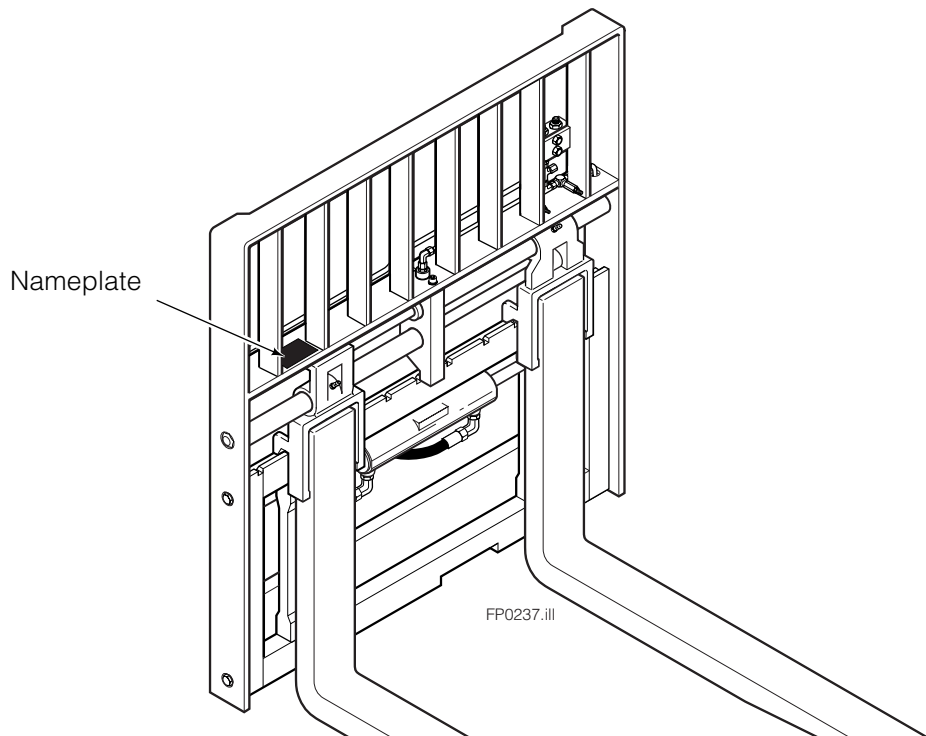

Internet: www.cascorp.com

About This Manual

Introduction

This Manual shows the parts breakdown for the 150H Fork Positioner. Locate the nameplate on the left side of the backrest. If the nameplate is missing all necessary information is stamped into the backrest at the same location. The serial number must be supplied when ordering replacement parts for this product.