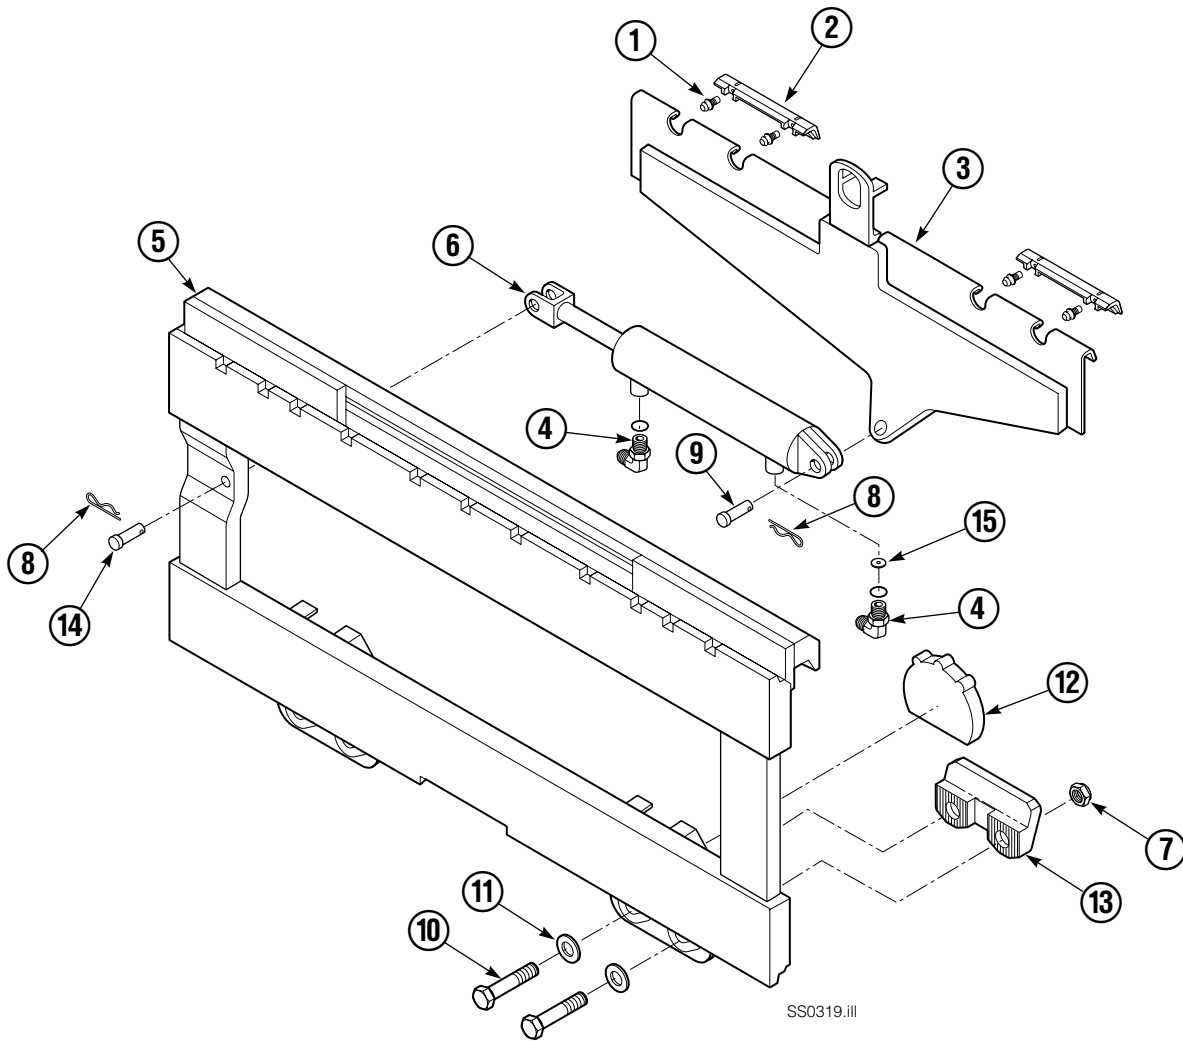

- ◆ See Cylinder page for parts breakdown.
- See Valve page for parts breakdown.
- Includes items 1-35 only.
- Included in Hose Kit 6008022.

Cylinder

150H			
REF	QTY	PART NO.	DESCRIPTION
		6007221	Cylinder Assembly
1	1	6007219	Shell
2	1	6007022	Rod
3	1	6006925	Piston
4	1	6006966	Retainer
5	1	6006924	Spacer
6	1	2708	O-Ring ●
7	1	663728	Piston Seal ●
8	1	636851	Wiper ●
9	2	2784	O-Ring ●
10	1	667623	Nut, .625
11	2	615127	Back Up Ring ●
12	1	615125	Back Up Ring ●
13	1	2721	O-Ring ●
14	1	6010310	Rod Seal ●
		6100214	Service Kit

● Included in Service Kit 6100214.

Reference: S-21126, S-21132.

Valve Assembly

150H			
REF	QTY	PART NO.	DESCRIPTION
		6103732	Valve Assembly
1	3	601676	Fitting, 6-6
2	1	604511	Fitting, 6-6
3	2	207304	Fitting, 6-6
4	2	686503	Sequence Valve
5	5	663694	Plug, 3
6	1	207306	Valve Body
7	2	205134	Check Valve
8	1	682171	Service Kit
9	1	679991	Service Kit

Sideshifter Group

150D			
REF	QTY	PART NO.	DESCRIPTION
1	4	7403	Grease Fitting
2	2	672018	Bearing Segment
3	1	686238	Anchor Bracket
4	2	601676	Fitting, 6-6
5	1	686258	Faceplate ■
6	1	686243	Cylinder Assembly ▲
7	4	553857	Nut
8	2	686217	Cotter Pin
9	1	686215	Clevis Pin
10	4	638601	Capscrew, 5/8 NC x 2.00 GR5
11	4	667225	Washer
12	2	676650	Lower Bearing
13	2	678034	Lower Hook
14	1	686214	Clevis Pin
15	1	675550	Washer
		672022	Service Kit – Items 1&2
		675856	Service Kit – Item 12

■ If the Faceplate needs replacing, your best value is to order the complete Sideshifter Assembly.

▲ See Cylinder page for parts breakdown.

Reference: S-3420, S/S Assembly 686257.

Sideshift Cylinder

REF	QTY	PART NO.	DESCRIPTION
		686243	Cylinder Assembly
1	1	561012	Nut
■ 2	1	662457	Seal
3	1	564562	Spacer – Head
■ 4	1	2718	O-Ring
5	1	561427	Piston
6	1	561419	Shell
7	1	561422	Rod
8	1	561428	Retainer
■ 9	1	2791	O-Ring
■ 10	1	615134	Back-up Ring
■ 11	1	662449	Seal
12	1	561429	Retaining Ring
13	1	7215	Snap Ring
■ 14	1	626468	Wiper
15	1	—	Spacer – Rod
		561430	Service Kit