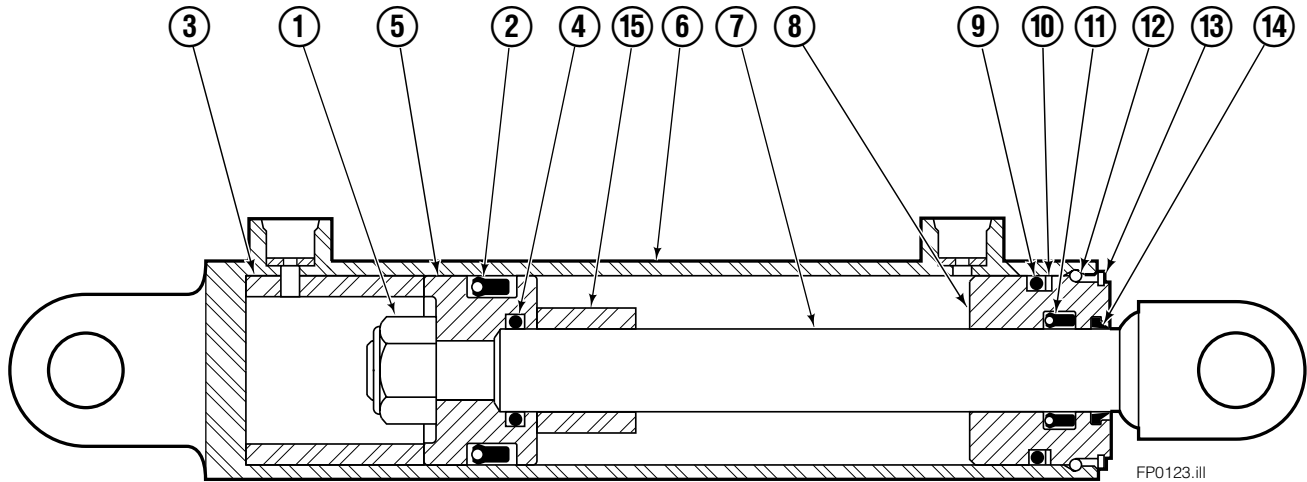

Sideshifter Group

150D			
REF	QTY	PART NO.	DESCRIPTION
1	4	7403	Grease Fitting
2	2	672018	Bearing Segment
3	1	686238	Anchor Bracket
4	2	601676	Fitting, 6-6
5	1	686258	Faceplate ■
6	1	686243	Cylinder Assembly ▲
7	4	553857	Nut
8	2	686217	Cotter Pin
9	1	686215	Clevis Pin
10	4	638601	Capscrew, 5/8 NC x 2.00 GR5
11	4	667225	Washer
12	2	676650	Lower Bearing
13	2	678034	Lower Hook
14	1	686214	Clevis Pin
15	1	675550	Washer
		672022	Service Kit – Items 1&2
		675856	Service Kit – Item 12

■ If the Faceplate needs replacing, your best value is to order the complete Sideshifter Assembly.

▲ See Cylinder page for parts breakdown.

Reference: S-3420, S/S Assembly 686257.

Sideshift Cylinder

REF	QTY	PART NO.	DESCRIPTION
		686243	Cylinder Assembly
1	1	561012	Nut
■ 2	1	662457	Seal
3	1	564562	Spacer – Head
■ 4	1	2718	O-Ring
5	1	561427	Piston
6	1	561419	Shell
7	1	561422	Rod
8	1	561428	Retainer
■ 9	1	2791	O-Ring
■ 10	1	615134	Back-up Ring
■ 11	1	662449	Seal
12	1	561429	Retaining Ring
13	1	7215	Snap Ring
■ 14	1	626468	Wiper
15	1	—	Spacer – Rod
		561430	Service Kit