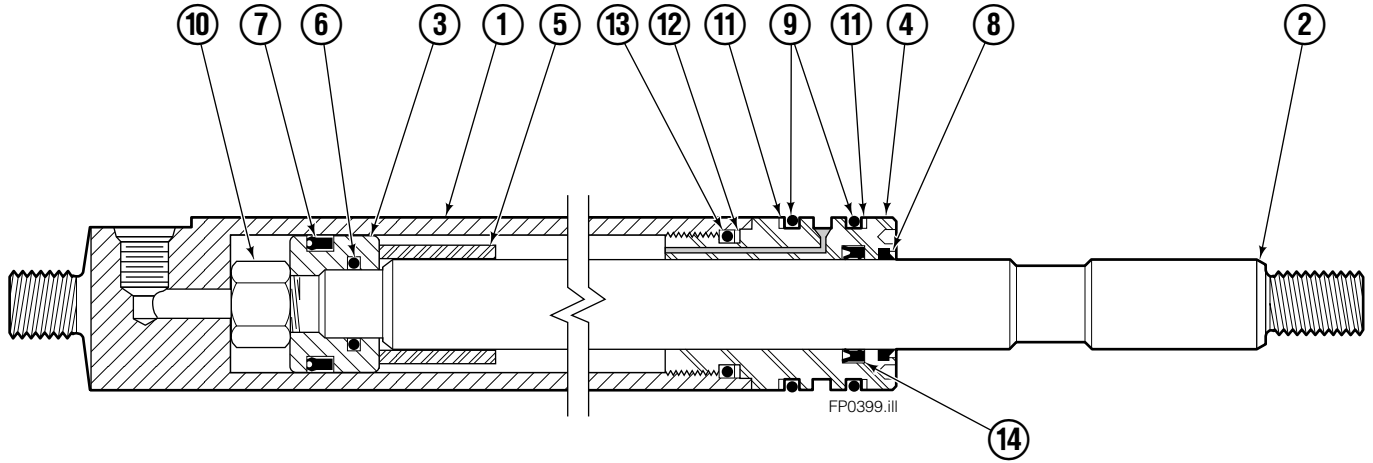

Internet: www.cascorp.com

About This Manual

Introduction

This Manual shows the parts breakdown for the 150H Fork Positioner. Locate the nameplate on the left side of the backrest. If the nameplate is missing all necessary information is stamped into the backrest at the same location. The serial number must be supplied when ordering replacement parts for this product.

Fork Postioner Assembly

FP0447.iii

Fork Postioner Assembly

150H			
REF	QTY	PART NO.	DESCRIPTION
		6105584	Fork Positioner Assembly ■
1	1	6105585	Frame
2	2	6007221	Cylinder ◆
3	1	6101808	Center Plate
4	1	6007060	Shim
5	2	6006682	Lug
6	2	6006759	Bushing
7	1	6006894	Fork Carrier – RH
8	1	6006879	Fork Carrier – LH
9	2	604511	Fitting, 6-6
10	2	680030	Lockwasher, M10
11	2	217933	Capscrew, M10 x 45
12	2	678019	Nut, .75
13	1	604510	Plug, 6
14	4	683822	Lockwasher, M12
15	4	202407	Capscrew, M12 x 60
16	4	763025	Nut, M12
17	1	215919	Valve Body
18	4	611288	Fitting, 6-8
19	2	2680	Fitting, 6-6
20	1	611329	Fitting, 6-6
21	1	610892	Fitting, 6-6
22	2	676282	Nut
23	2	6009677	Restrictor Fitting
24	4	768528	Capscrew, M8 x 55
25	4	786881	Nut, M8
26	1	6009745	Tube
27	1	2645	Nut, 6
28	1	6009786	Tube
29	1	6105593	Tube
30	4	3154	Snap Ring
31	2	211223	Sun Valve
32	1	605743	Fitting, 6-6
33	1	6103720	Tube
34	1	6105592	Tube
35	1	6103732	Valve ●
36	2	204114	Hose, 82 in. □

- ◆ See Cylinder page for parts breakdown.
- See Valve page for parts breakdown.
- Includes items 1-35 only.
- Included in Hose Kit 6008022.

Cylinder

150H			
REF	QTY	PART NO.	DESCRIPTION
		6007221	Cylinder Assembly
1	1	6007219	Shell
2	1	6007022	Rod
3	1	6006925	Piston
4	1	6006966	Retainer
5	1	6006924	Spacer
6	1	2708	O-Ring ●
7	1	663728	Piston Seal ●
8	1	636851	Wiper ●
9	2	2784	O-Ring ●
10	1	667623	Nut, .625
11	2	615127	Back Up Ring ●
12	1	615125	Back Up Ring ●
13	1	2721	O-Ring ●
14	1	6010310	Rod Seal ●
		6100214	Service Kit