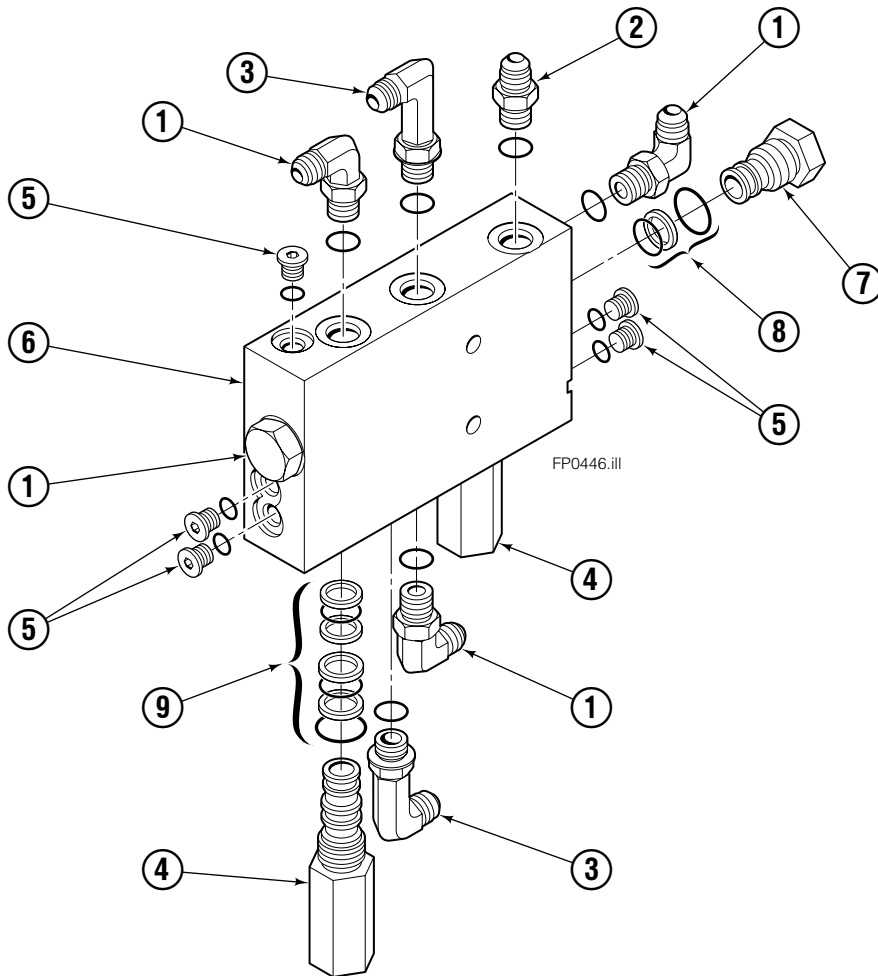

Valve Assembly

150H			
REF	QTY	PART NO.	DESCRIPTION
		6103732	Valve Assembly
1	3	601676	Fitting, 6-6
2	1	604511	Fitting, 6-6
3	2	207304	Fitting, 6-6
4	2	686503	Sequence Valve
5	5	663694	Plug, 3
6	1	207306	Valve Body
7	2	205134	Check Valve
8	1	682171	Service Kit
9	1	679991	Service Kit