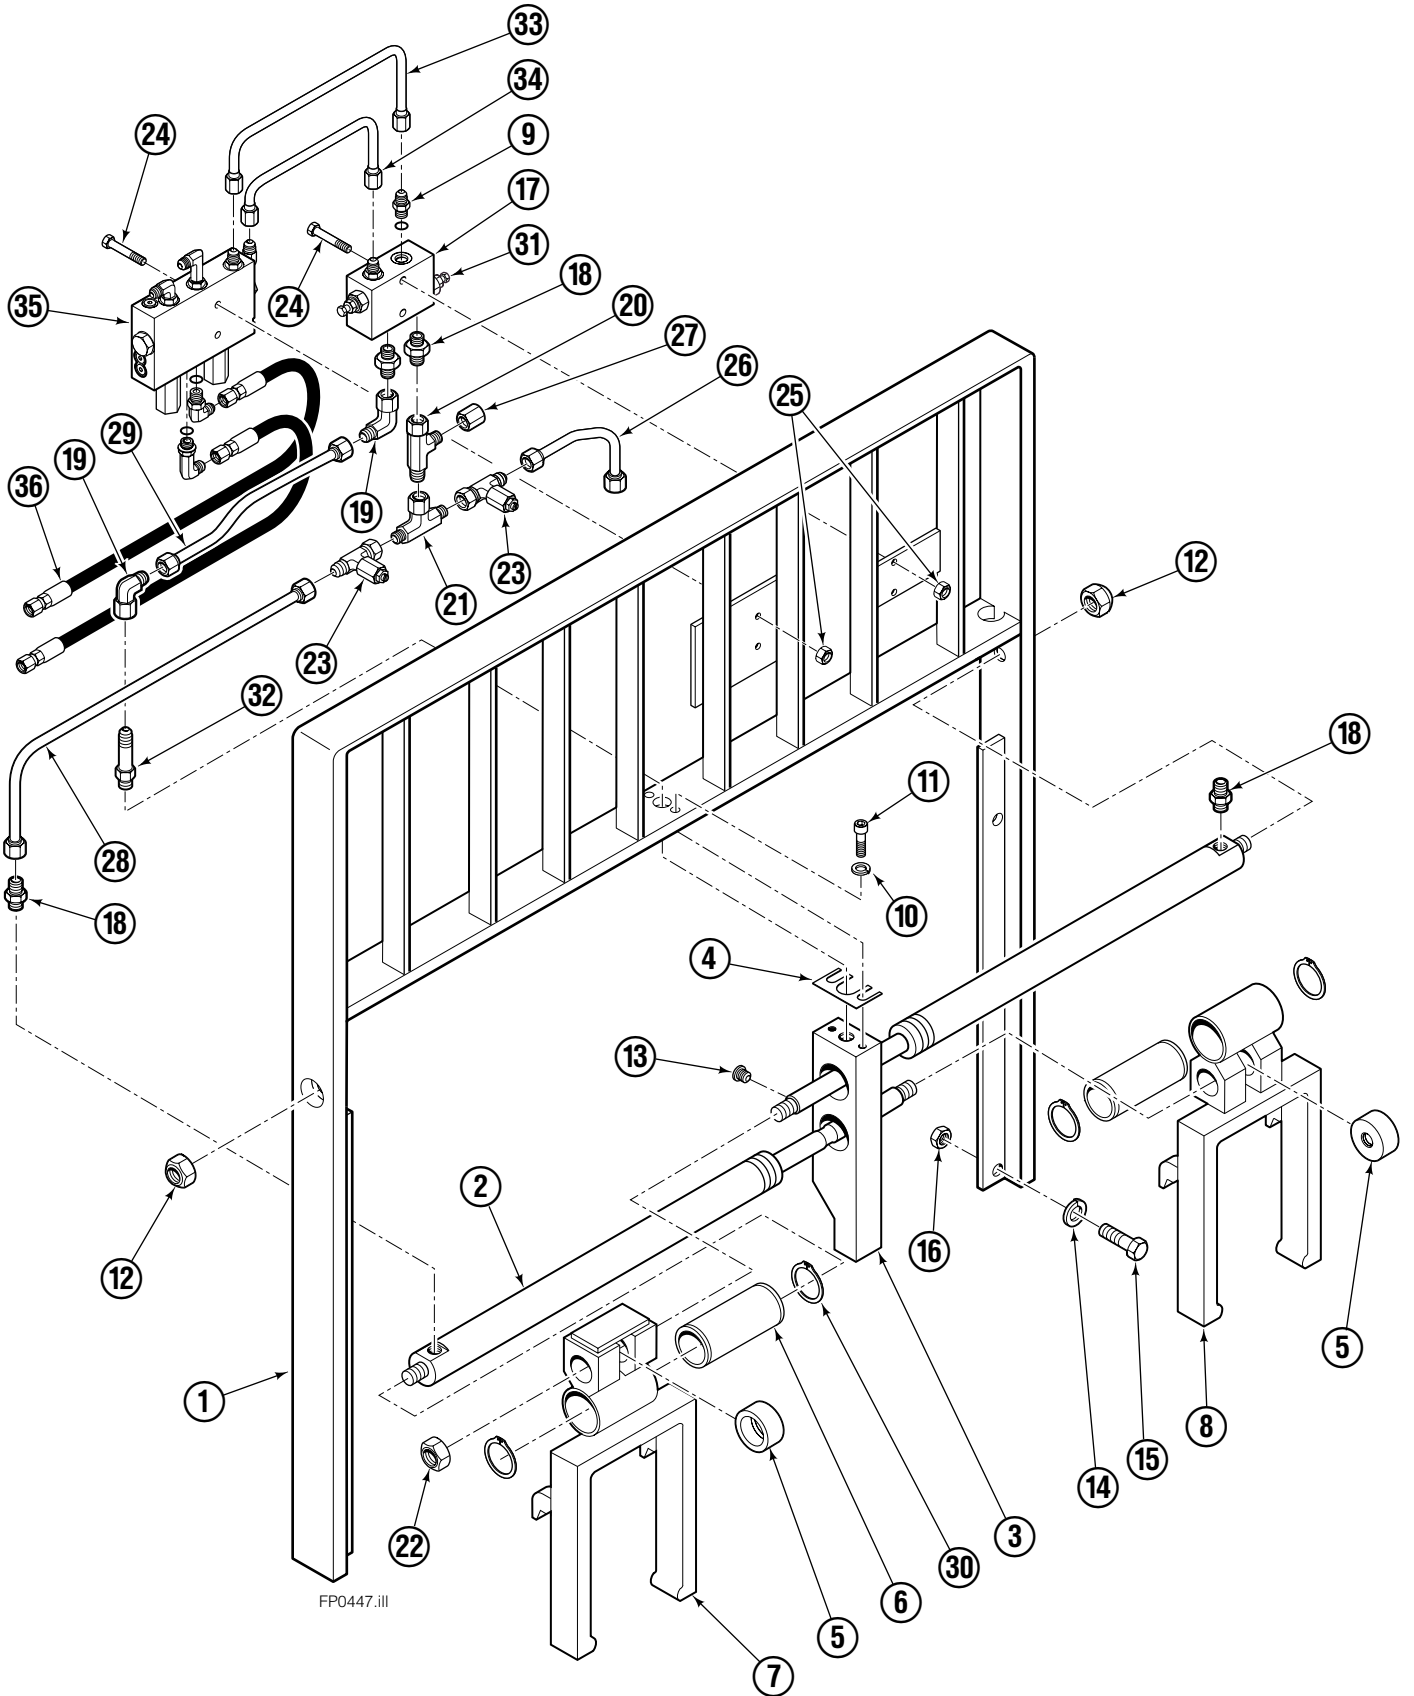

Internet: www.cascorp.com

About This Manual

Introduction

This Manual shows the parts breakdown for the 150H Fork Positioner. Locate the nameplate on the left side of the backrest. If the nameplate is missing all necessary information is stamped into the backrest at the same location. The serial number must be supplied when ordering replacement parts for this product.

Fork Postioner Assembly

FP0447.iii

Fork Postioner Assembly

150H			
REF	QTY	PART NO.	DESCRIPTION
		6105584	Fork Positioner Assembly ■
1	1	6105585	Frame
2	2	6007221	Cylinder ◆
3	1	6101808	Center Plate
4	1	6007060	Shim
5	2	6006682	Lug
6	2	6006759	Bushing
7	1	6006894	Fork Carrier – RH
8	1	6006879	Fork Carrier – LH
9	2	604511	Fitting, 6-6
10	2	680030	Lockwasher, M10
11	2	217933	Capscrew, M10 x 45
12	2	678019	Nut, .75
13	1	604510	Plug, 6
14	4	683822	Lockwasher, M12
15	4	202407	Capscrew, M12 x 60
16	4	763025	Nut, M12
17	1	215919	Valve Body
18	4	611288	Fitting, 6-8
19	2	2680	Fitting, 6-6
20	1	611329	Fitting, 6-6
21	1	610892	Fitting, 6-6
22	2	676282	Nut
23	2	6009677	Restrictor Fitting
24	4	768528	Capscrew, M8 x 55
25	4	786881	Nut, M8
26	1	6009745	Tube
27	1	2645	Nut, 6
28	1	6009786	Tube
29	1	6105593	Tube
30	4	3154	Snap Ring
31	2	211223	Sun Valve
32	1	605743	Fitting, 6-6
33	1	6103720	Tube
34	1	6105592	Tube
35	1	6103732	Valve ●
36	2	204114	Hose, 82 in. □

- ◆ See Cylinder page for parts breakdown.
- See Valve page for parts breakdown.
- Includes items 1-35 only.
- Included in Hose Kit 6008022.

Cylinder

150H			
REF	QTY	PART NO.	DESCRIPTION
		6007221	Cylinder Assembly
1	1	6007219	Shell
2	1	6007022	Rod
3	1	6006925	Piston
4	1	6006966	Retainer
5	1	6006924	Spacer
6	1	2708	O-Ring ●
7	1	663728	Piston Seal ●
8	1	636851	Wiper ●
9	2	2784	O-Ring ●
10	1	667623	Nut, .625
11	2	615127	Back Up Ring ●
12	1	615125	Back Up Ring ●
13	1	2721	O-Ring ●
14	1	6010310	Rod Seal ●
		6100214	Service Kit