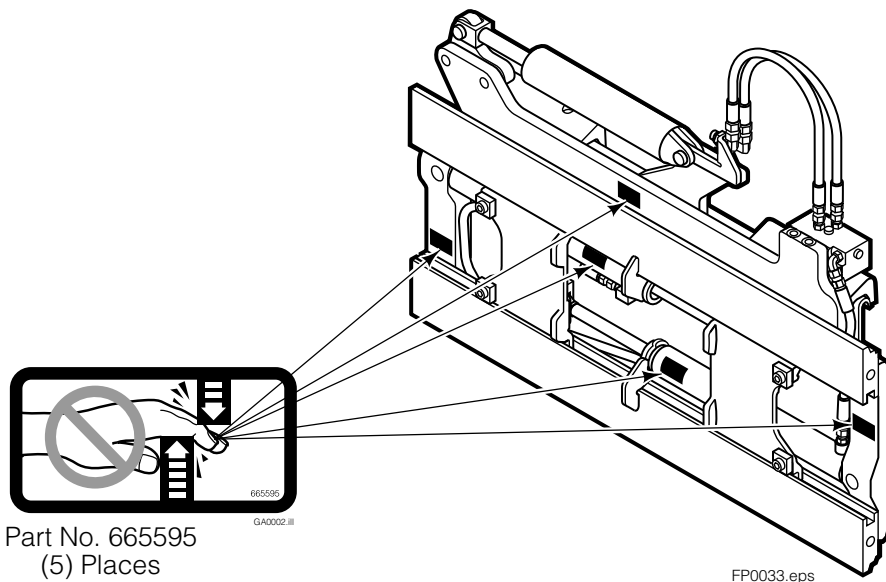

Safety Decals

FP0033.eps

Mounting Group Sideshifting

Reference:
BC-106
SK-6042
2S-4089

100F

REF	QTY	PART NO.	DESCRIPTION	REF	QTY	PART NO.	DESCRIPTION
		6112040●	Sideshifting Mounting	9	2	204186	Lower Hook
1	1	6111984	Frame	10	4	752903	Capscrew, M16x2,0x45-8.8
2	1	6112041	Anchor Bracket	11	4	667225	Washer
3	2	601676	Fitting, 6-6	12	4	678990	Nut
4	2	209542	Key, M10x8x63	13	1	209309	Lug
5	2	678528	Clevis Pin	14	2	208350	Lower Bearing
6	2	672726	Hairpin Cotter	15	2	672018	Upper Bearing
◆7	1	676649	Cylinder Assembly	16	3	752907	Capscrew, M20x50 Lg-8.8
8	2	675550	Washer (orifice .085)				