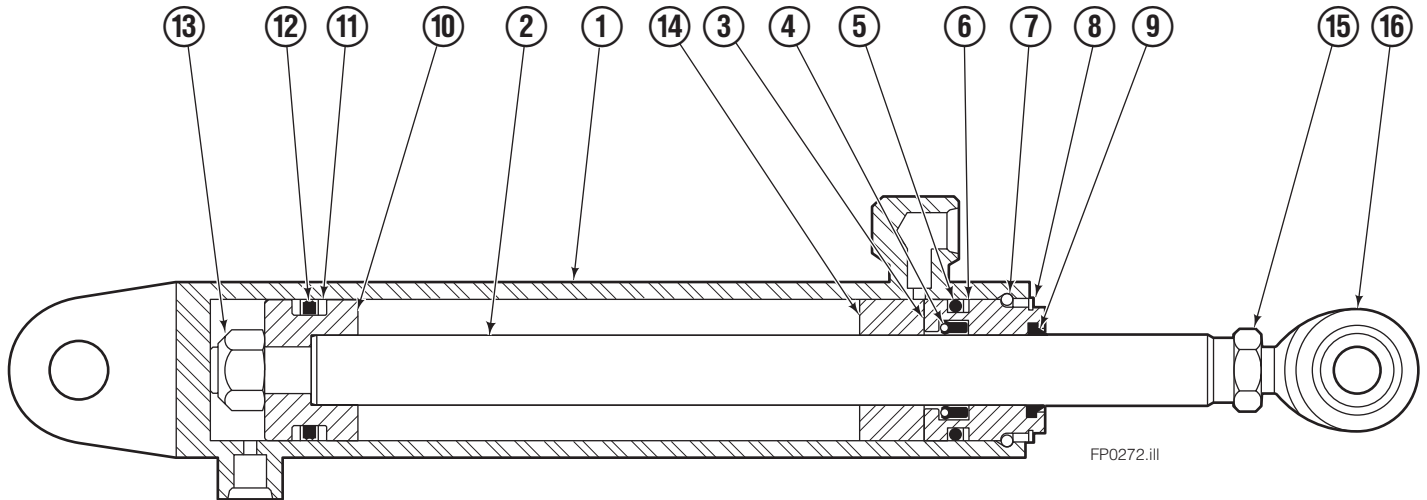

- ◆ See L.H. Cylinder page for parts breakdown.
- ▼ See R.H. Cylinder page for parts breakdown.

- Includes items 1 through 6.
- Includes items 7 through 25.

Left Hand Cylinder

100F			
REF	QTY	PART NO.	DESCRIPTION
		6112510	Cylinder Assembly
1	1	6112211	Shell
2	1	6112080	Rod
3	1	564451	Retainer
4	1	564406	● Rod Seal
5	1	562127	● O-Ring
6	1	563388	● Back-up Ring
7	1	562942	Retaining Ring
8	1	562951	Snap Ring
9	1	564408	● Rod Wiper
10	1	562056	Piston
11	2	563278	● Nylon Ring
12	1	564141	● Piston Seal
13	1	678019	Piston Nut
14	1	3009112	Spacer
15	1	5721	Nut
16	1	564452	Rod End
		564453	Service Kit

● Included in Service Kit 564453.
Reference: S-6142, S-6147.

Right Hand Cylinder

100F

REF	QTY	PART NO.	DESCRIPTION
		6112508	Cylinder Assembly
1	1	6112509	Shell
2	1	6112080	Rod
3	1	564451	Retainer
4	1	564406	● Rod Seal
5	1	562127	● O-Ring
6	1	563388	● Back-up Ring
7	1	562942	Retaining Ring
8	1	562951	Snap Ring
9	1	564408	● Rod Wiper
10	1	562056	Piston
11	2	563278	● Nylon Ring
12	1	564141	● Piston Seal
13	1	678019	Piston Nut
14	1	3009112	Spacer
15	1	5721	Nut
16	1	564452	Rod End
		564453	Service Kit