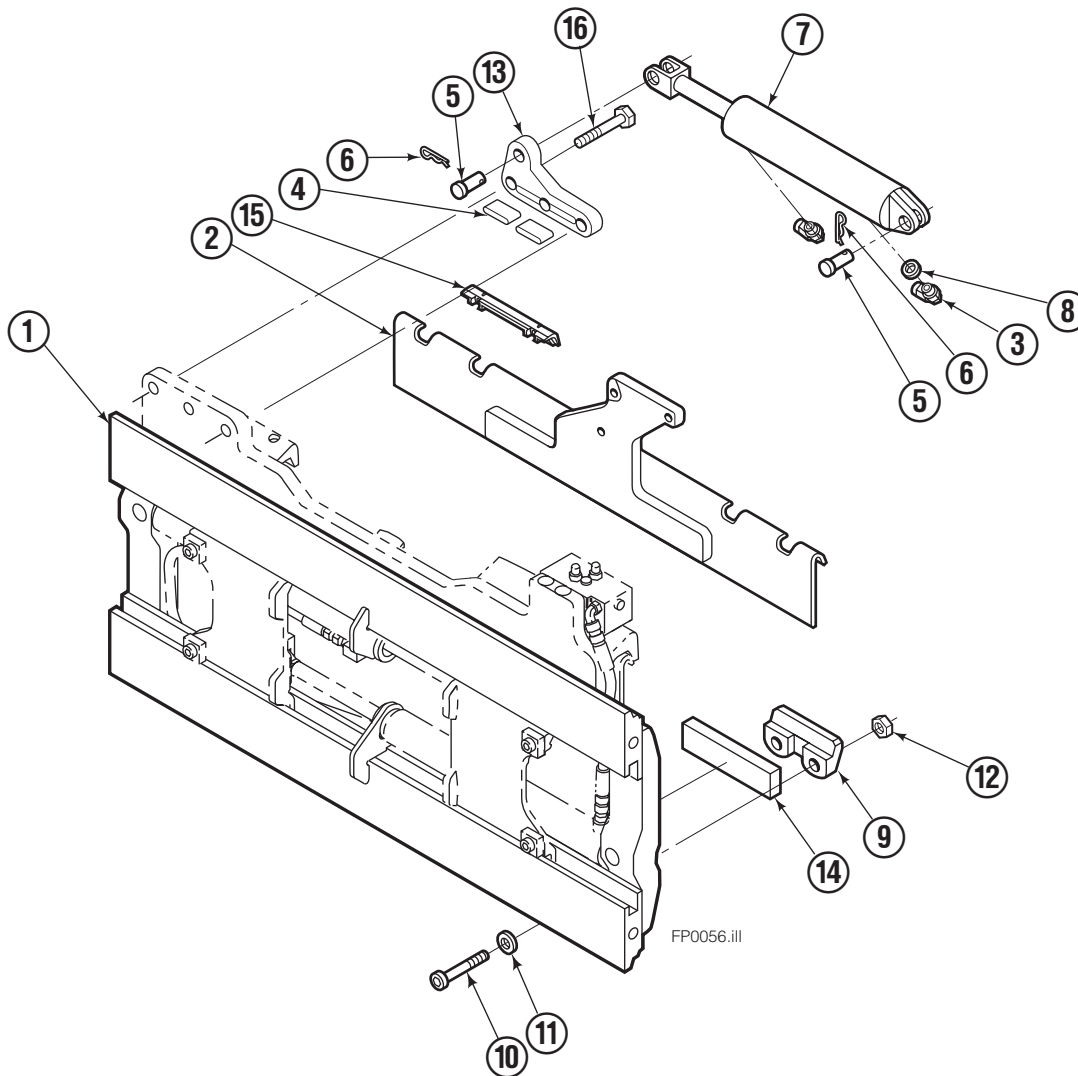

Safety Decals

FP0033.eps

Mounting Group Sideshifting

Reference:
BC-106
SK-6042
2S-4089

100F

REF	QTY	PART NO.	DESCRIPTION	REF	QTY	PART NO.	DESCRIPTION
		6112040●	Sideshifting Mounting	9	2	204186	Lower Hook
1	1	6111984	Frame	10	4	752903	Capscrew, M16x2,0x45-8.8
2	1	6112041	Anchor Bracket	11	4	667225	Washer
3	2	601676	Fitting, 6-6	12	4	678990	Nut
4	2	209542	Key, M10x8x63	13	1	209309	Lug
5	2	678528	Clevis Pin	14	2	208350	Lower Bearing
6	2	672726	Hairpin Cotter	15	2	672018	Upper Bearing
◆7	1	676649	Cylinder Assembly	16	3	752907	Capscrew, M20x50 Lg-8.8
8	2	675550	Washer (orifice .085)				

● Includes items 2 through 16.

◆ See Cylinder page for parts breakdown.

Sideshift Cylinder

REF	QTY	PART NO.	DESCRIPTION
		676649	Cylinder Assembly
1	1	553717	Nut
2	1	662456	■ Seal
3	1	553527	Piston
4	1	636852	■ Wiper
5	1	649817	■ Back-up Ring
6	1	675550	Washer (orifice .085)
7	1	676776	Shell
8	1	553530	Rod
9	1	2789	■ O-Ring
10	1	615132	■ Back-up Ring
11	1	553528	Retainer
12	1	553688	Retaining Ring
13	1	7211	Snap Ring
14	1	662447	■ Seal
		553866	Service Kit

■ Included in Service Kit 553866.

Hydraulic/Fork Group

Reference:
BC-106
SK-6042

100F							
REF	QTY	PART NO.	DESCRIPTION	REF	QTY	PART NO.	DESCRIPTION
		●6112077	Hydraulic Group	13	2	763169	Capscrew
		□209502	Fork Group	14	2	680217	Lockwasher
◆1	1	6112510	Cylinder Assembly L. H.	15	8	681370	Capscrew
▼2	1	6112508	Cylinder Assembly R. H.	16	2	209308	Pin
3	1	389258	Hose, 9.25 in. (A)	17	4	209306	Block
4	1	675953	Hose, 24.50 in. (B)	18	2	209305	Grommet
5	1	6010448	Hose, 16.00 in. (C)	19	2	661675	Clevis Pin
6	1	202114	Hose, 30.75 in. (D)	20	2	672726	Hairpin Cotter
7	2	209391	Fork Carrier	21	1	763022	Capscrew
8	2	209280	Lug	22	2	7403	Grease Fitting
9	4	209303	Bearing	23	1	681238	Lockwasher
10	4	768838	Capscrew	24	1	200008	Cable Tie
11	4	678992	Lockwasher	25	5	604511	Fitting, 6-6
12	2	206923	Eyebolt				