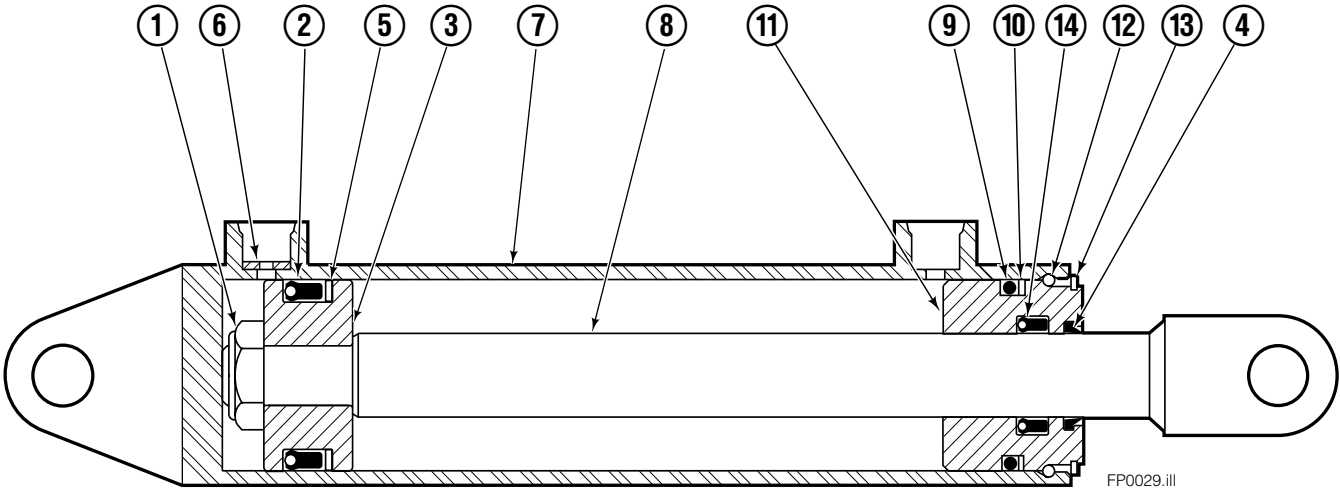

Safety Decals

FP0033.eps

Mounting Group Sideshifting

Reference:
BC-106
SK-6042
2S-4089

100F

REF	QTY	PART NO.	DESCRIPTION	REF	QTY	PART NO.	DESCRIPTION
		6112040●	Sideshifting Mounting	9	2	204186	Lower Hook
1	1	6111984	Frame	10	4	752903	Capscrew, M16x2,0x45-8.8
2	1	6112041	Anchor Bracket	11	4	667225	Washer
3	2	601676	Fitting, 6-6	12	4	678990	Nut
4	2	209542	Key, M10x8x63	13	1	209309	Lug
5	2	678528	Clevis Pin	14	2	208350	Lower Bearing
6	2	672726	Hairpin Cotter	15	2	672018	Upper Bearing
◆7	1	676649	Cylinder Assembly	16	3	752907	Capscrew, M20x50 Lg-8.8
8	2	675550	Washer (orifice .085)				

● Includes items 2 through 16.

◆ See Cylinder page for parts breakdown.

Sideshift Cylinder

REF	QTY	PART NO.	DESCRIPTION
		676649	Cylinder Assembly
1	1	553717	Nut
2	1	662456	■ Seal
3	1	553527	Piston
4	1	636852	■ Wiper
5	1	649817	■ Back-up Ring
6	1	675550	Washer (orifice .085)
7	1	676776	Shell
8	1	553530	Rod
9	1	2789	■ O-Ring
10	1	615132	■ Back-up Ring
11	1	553528	Retainer
12	1	553688	Retaining Ring
13	1	7211	Snap Ring
14	1	662447	■ Seal
		553866	Service Kit