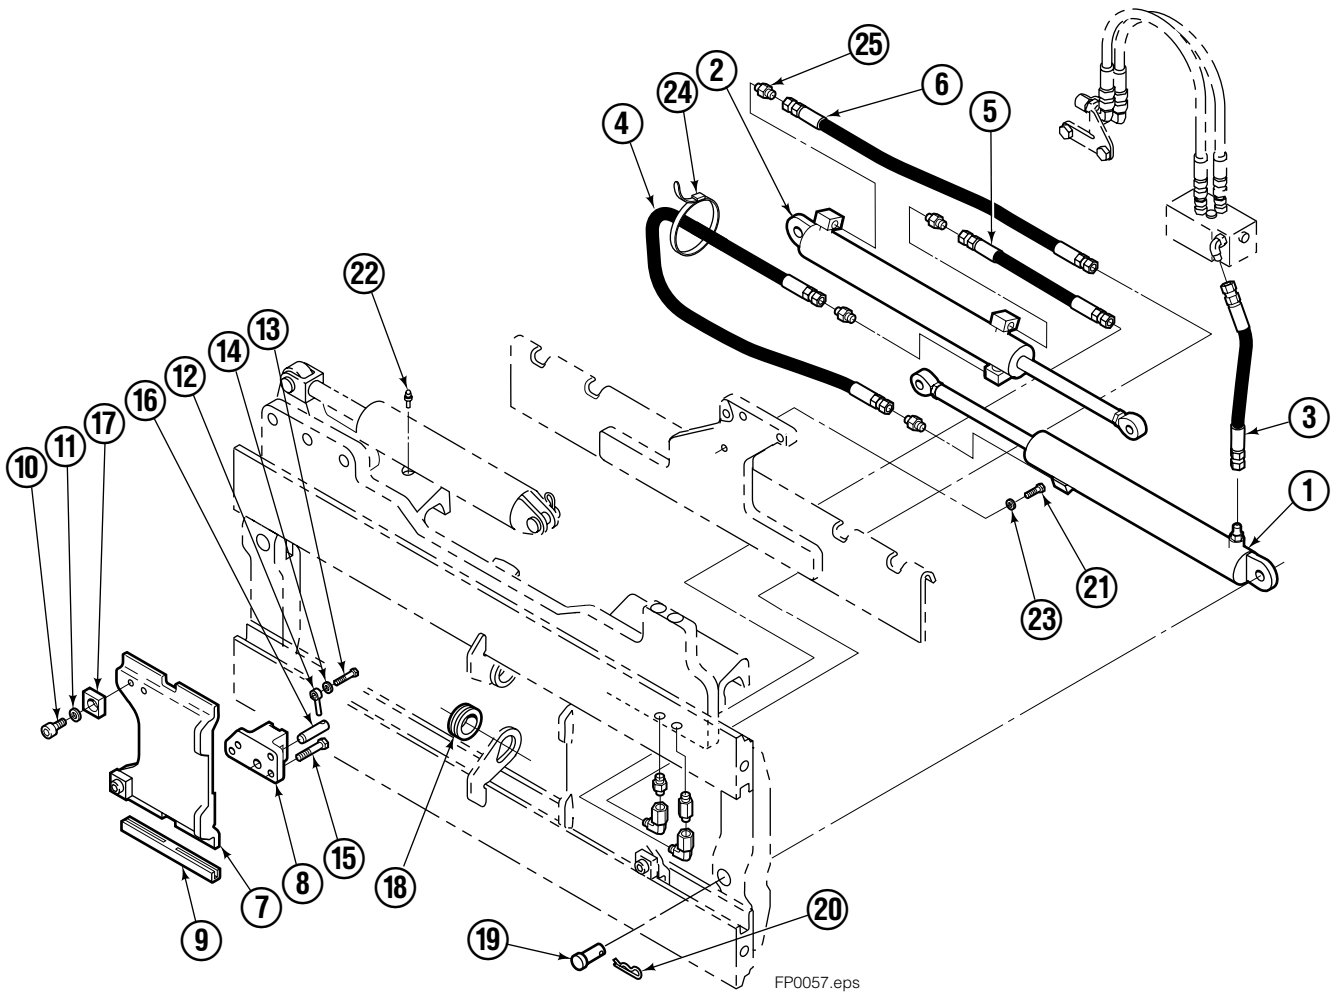

Safety Decals

FP0033.eps

Mounting Group Sideshifting

Reference:
BC-106
SK-6042
2S-4089

100F

REF	QTY	PART NO.	DESCRIPTION	REF	QTY	PART NO.	DESCRIPTION
		6112040●	Sideshifting Mounting	9	2	204186	Lower Hook
1	1	6111984	Frame	10	4	752903	Capscrew, M16x2,0x45-8.8
2	1	6112041	Anchor Bracket	11	4	667225	Washer
3	2	601676	Fitting, 6-6	12	4	678990	Nut
4	2	209542	Key, M10x8x63	13	1	209309	Lug
5	2	678528	Clevis Pin	14	2	208350	Lower Bearing
6	2	672726	Hairpin Cotter	15	2	672018	Upper Bearing
◆7	1	676649	Cylinder Assembly	16	3	752907	Capscrew, M20x50 Lg-8.8
8	2	675550	Washer (orifice .085)				

● Includes items 2 through 16.

◆ See Cylinder page for parts breakdown.

Sideshift Cylinder

REF	QTY	PART NO.	DESCRIPTION
		676649	Cylinder Assembly
1	1	553717	Nut
2	1	662456	■ Seal
3	1	553527	Piston
4	1	636852	■ Wiper
5	1	649817	■ Back-up Ring
6	1	675550	Washer (orifice .085)
7	1	676776	Shell
8	1	553530	Rod
9	1	2789	■ O-Ring
10	1	615132	■ Back-up Ring
11	1	553528	Retainer
12	1	553688	Retaining Ring
13	1	7211	Snap Ring
14	1	662447	■ Seal
		553866	Service Kit

■ Included in Service Kit 553866.

Hydraulic/Fork Group

Reference:
BC-106
SK-6042

100F							
REF	QTY	PART NO.	DESCRIPTION	REF	QTY	PART NO.	DESCRIPTION
		●6112077	Hydraulic Group	13	2	763169	Capscrew
		□209502	Fork Group	14	2	680217	Lockwasher
◆1	1	6112510	Cylinder Assembly L. H.	15	8	681370	Capscrew
▼2	1	6112508	Cylinder Assembly R. H.	16	2	209308	Pin
3	1	389258	Hose, 9.25 in. (A)	17	4	209306	Block
4	1	675953	Hose, 24.50 in. (B)	18	2	209305	Grommet
5	1	6010448	Hose, 16.00 in. (C)	19	2	661675	Clevis Pin
6	1	202114	Hose, 30.75 in. (D)	20	2	672726	Hairpin Cotter
7	2	209391	Fork Carrier	21	1	763022	Capscrew
8	2	209280	Lug	22	2	7403	Grease Fitting
9	4	209303	Bearing	23	1	681238	Lockwasher
10	4	768838	Capscrew	24	1	200008	Cable Tie
11	4	678992	Lockwasher	25	5	604511	Fitting, 6-6
12	2	206923	Eyebolt				