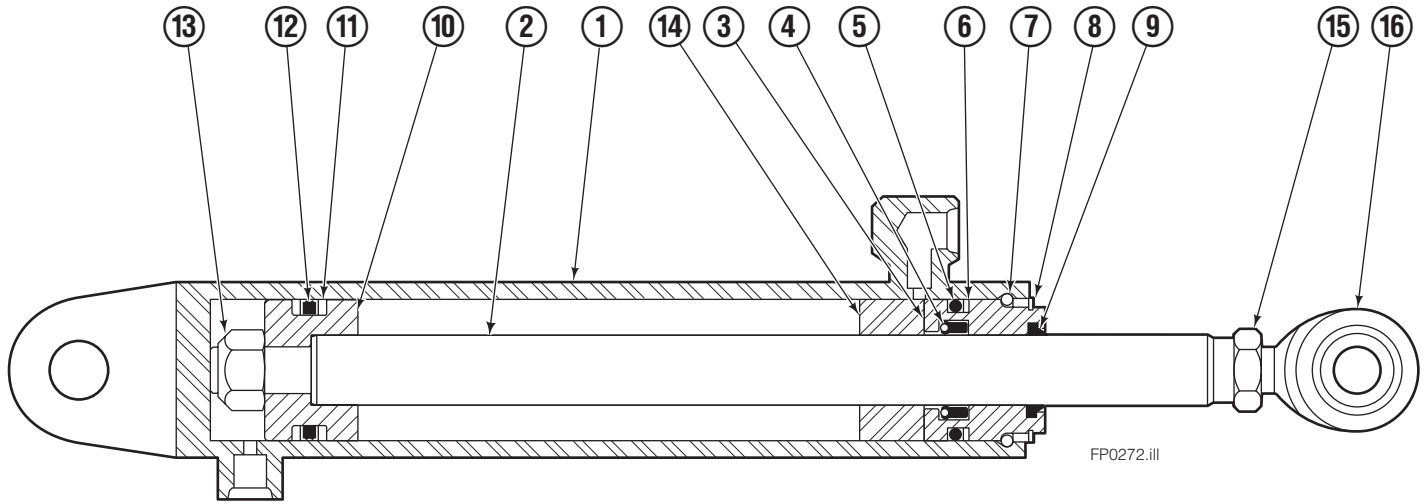

■ Included in Service Kit 553866.

Hydraulic/Fork Group

Reference:
BC-106
SK-6042

100F							
REF	QTY	PART NO.	DESCRIPTION	REF	QTY	PART NO.	DESCRIPTION
		●6112077	Hydraulic Group	13	2	763169	Capscrew
		□209502	Fork Group	14	2	680217	Lockwasher
◆1	1	6112510	Cylinder Assembly L. H.	15	8	681370	Capscrew
▼2	1	6112508	Cylinder Assembly R. H.	16	2	209308	Pin
3	1	389258	Hose, 9.25 in. (A)	17	4	209306	Block
4	1	675953	Hose, 24.50 in. (B)	18	2	209305	Grommet
5	1	6010448	Hose, 16.00 in. (C)	19	2	661675	Clevis Pin
6	1	202114	Hose, 30.75 in. (D)	20	2	672726	Hairpin Cotter
7	2	209391	Fork Carrier	21	1	763022	Capscrew
8	2	209280	Lug	22	2	7403	Grease Fitting
9	4	209303	Bearing	23	1	681238	Lockwasher
10	4	768838	Capscrew	24	1	200008	Cable Tie
11	4	678992	Lockwasher	25	5	604511	Fitting, 6-6
12	2	206923	Eyebolt				

- ◆ See L.H. Cylinder page for parts breakdown.
- ▼ See R.H. Cylinder page for parts breakdown.

- Includes items 1 through 6.
- Includes items 7 through 25.

Left Hand Cylinder

100F			
REF	QTY	PART NO.	DESCRIPTION
		6112510	Cylinder Assembly
1	1	6112211	Shell
2	1	6112080	Rod
3	1	564451	Retainer
4	1	564406	● Rod Seal
5	1	562127	● O-Ring
6	1	563388	● Back-up Ring
7	1	562942	Retaining Ring
8	1	562951	Snap Ring
9	1	564408	● Rod Wiper
10	1	562056	Piston
11	2	563278	● Nylon Ring
12	1	564141	● Piston Seal
13	1	678019	Piston Nut
14	1	3009112	Spacer
15	1	5721	Nut
16	1	564452	Rod End
		564453	Service Kit