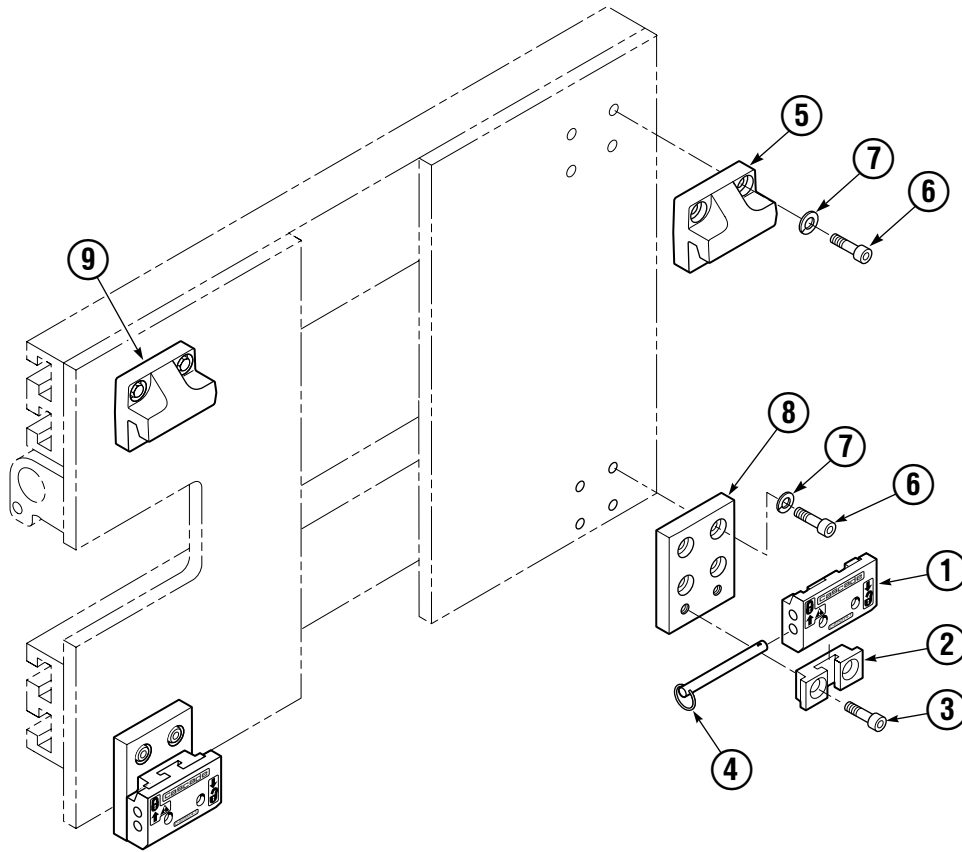

● Included in Service Kit 667513.

■ For eliminating regeneration circuit only. See Technical Bulletin 121.

Reference: SK-5302.

Arms and Pads

35D							
REF	QTY	PART NO.	DESCRIPTION	REF	QTY	PART NO.	DESCRIPTION
1	2	6009292	Contact Pad – 32 in. x 60 in. ■	10	4	787372	Capscrew, M8 x 20
2	1	221534	Arm – LH	11	4	682999	Eye Pin
3	1	221489	Arm – RH	12	4	787398	Washer, M8
4	1	221499	Stabilizer – LH	13	8	675620	Washer, M10
5	1	221495	Stabilizer – RH	14	8	200590	Bushing
6	1	221501	Shim Kit	15	12	768706	Capscrew, M12 x 35
7	2	210154	Spring	16	12	773842	Nut, M12
8	4	203405	Capscrew, M10 x 16	17	▲	676841	Contact Pad Repair Kit
9	4	210161	Pin	18	1	675626	Tool – Bushing Driver

Reference: Common Parts 221511, Stabilizer Group 221498.

▲ Repairs one hole.

■ Width x Height.

Backrest Group

35D			
REF	QTY	PART NO.	DESCRIPTION
		221579	Backrest Group
1	1	669899	Backrest
2	8	768810	Capscrew, M10x30
3	8	667910	Washer, M10
4	12	674356	Tube End

Reference: SK-6390.

Mounting Group

CL0644.III

Class III			
REF	QTY	PART NO.	DESCRIPTION
		3011057	Mounting Group
		3011058	Lower Hook Group ▲
1	2	675957	Lower Hook
2	2	675958	Guide
3	4	685262	Capscrew
4	2	678832	Pin
5	1	650050	Upper Hook – RH
6	16	769573	Capscrew
7	16	678992	Lockwasher
8	2	3011053	Adapter Plate
9	1	666017	Upper Hook – LH