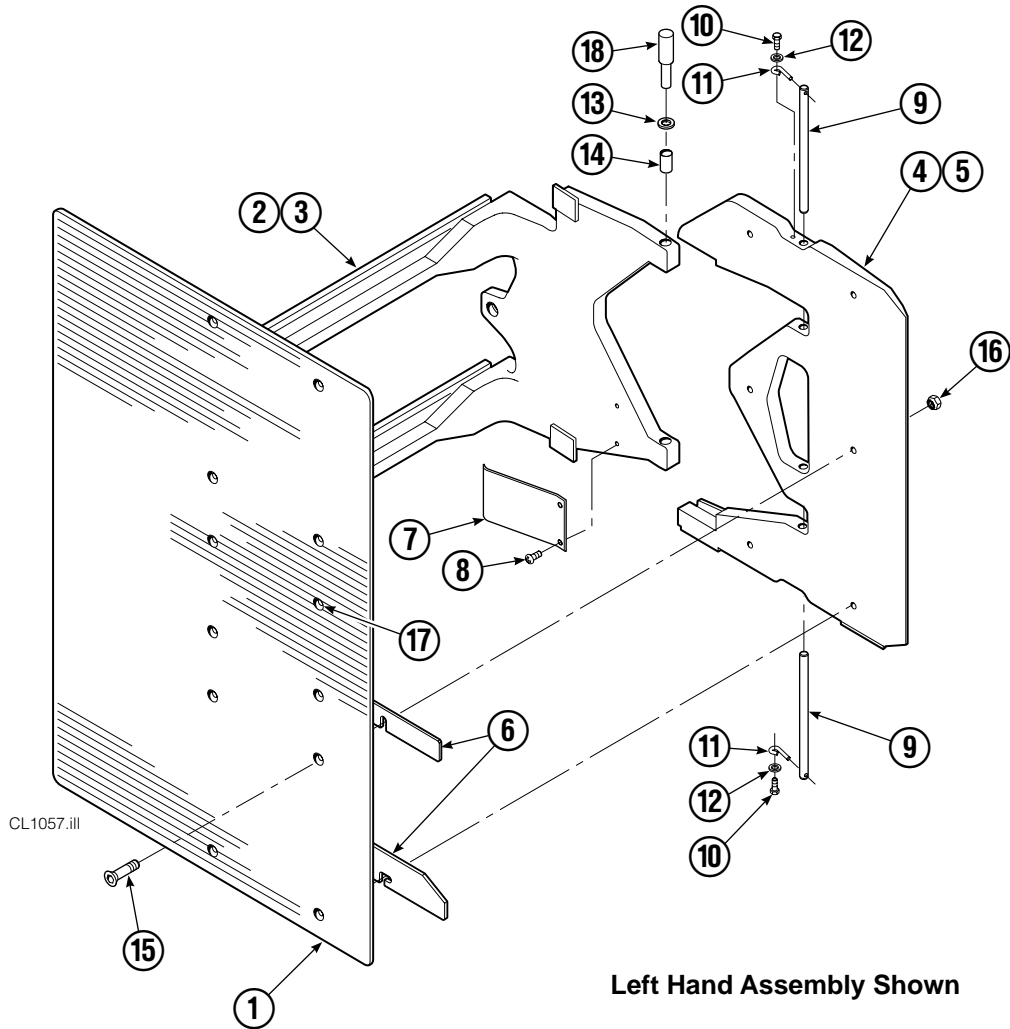

■ Includes two .015 Shims, and eight .020 Shims.

Reference: SK-6390.

▲ See Cylinder page or parts breakdown.

Cylinder

35D			
REF	QTY	PART NO.	DESCRIPTION
		671573	Cylinder Assembly
1	2	6510	Cotter Pin ■
2	2	667624	Nut Retainer ■
3	2	667625	Nut ■
4	1	671574	Shell
5	1	602580	Fitting
6	1	558400	Piston
7	1	2716	O-Ring ▲
8	1	662454	Seal ▲
9	1	667626	Washer
10	1	2787	O-Ring ▲
11	1	615130	Back-Up Ring ▲
12	1	667917	Retainer
13	1	662448	Seal ▲
14	1	638243	Nylon Ring ▲
15	1	636853	Wiper ▲
16	1	668031	Nut
17	1	671571	Rod
18	1	671049	Seal Loader, Piston ▲
19	1	671052	Seal Loader, Retainer ▲
		667995	Service Kit

▲ Included in Service Kit 667995.

■ Included in Nut Service Kit 668926.

Reference: S-7662.

Check Valve

REF	QTY	PART NO.	DESCRIPTION	REF	QTY	PART NO.	DESCRIPTION
		669762	Check Valve – Flow Divider	11	2	667494	Fitting
1	1	667490	Special Fitting	12	2	2840	● O-Ring
2	1	2841	● O-Ring	13	2	673098	Spring
3	1	667471	Spool	14	2	667492	Poppet
4	2	609453	Fitting, 10	15	1	673089	Spool Assembly
5	2	667487	Spring	16	2	667491	Sleeve
6	6	604510	Fitting, 6	17	1	669763	Valve Body
7	1	678270	Check Valve – VPO	18	1	661347	● Service Kit
8	2	659058	Check Valve – PO	19	1	676343	Regeneration Elimination Plug ■
9	2	667516	● Service Kit			667513	Service Kit
10	1	679846	Low Flow Spool Kit				

● Included in Service Kit 667513.

■ For eliminating regeneration circuit only. See Technical Bulletin 121.

Reference: SK-5302.

Arms and Pads

35D							
REF	QTY	PART NO.	DESCRIPTION	REF	QTY	PART NO.	DESCRIPTION
1	2	6009292	Contact Pad – 32 in. x 60 in. ■	10	4	787372	Capscrew, M8 x 20
2	1	221534	Arm – LH	11	4	682999	Eye Pin
3	1	221489	Arm – RH	12	4	787398	Washer, M8
4	1	221499	Stabilizer – LH	13	8	675620	Washer, M10
5	1	221495	Stabilizer – RH	14	8	200590	Bushing
6	1	221501	Shim Kit	15	12	768706	Capscrew, M12 x 35
7	2	210154	Spring	16	12	773842	Nut, M12
8	4	203405	Capscrew, M10 x 16	17	▲	676841	Contact Pad Repair Kit
9	4	210161	Pin	18	1	675626	Tool – Bushing Driver