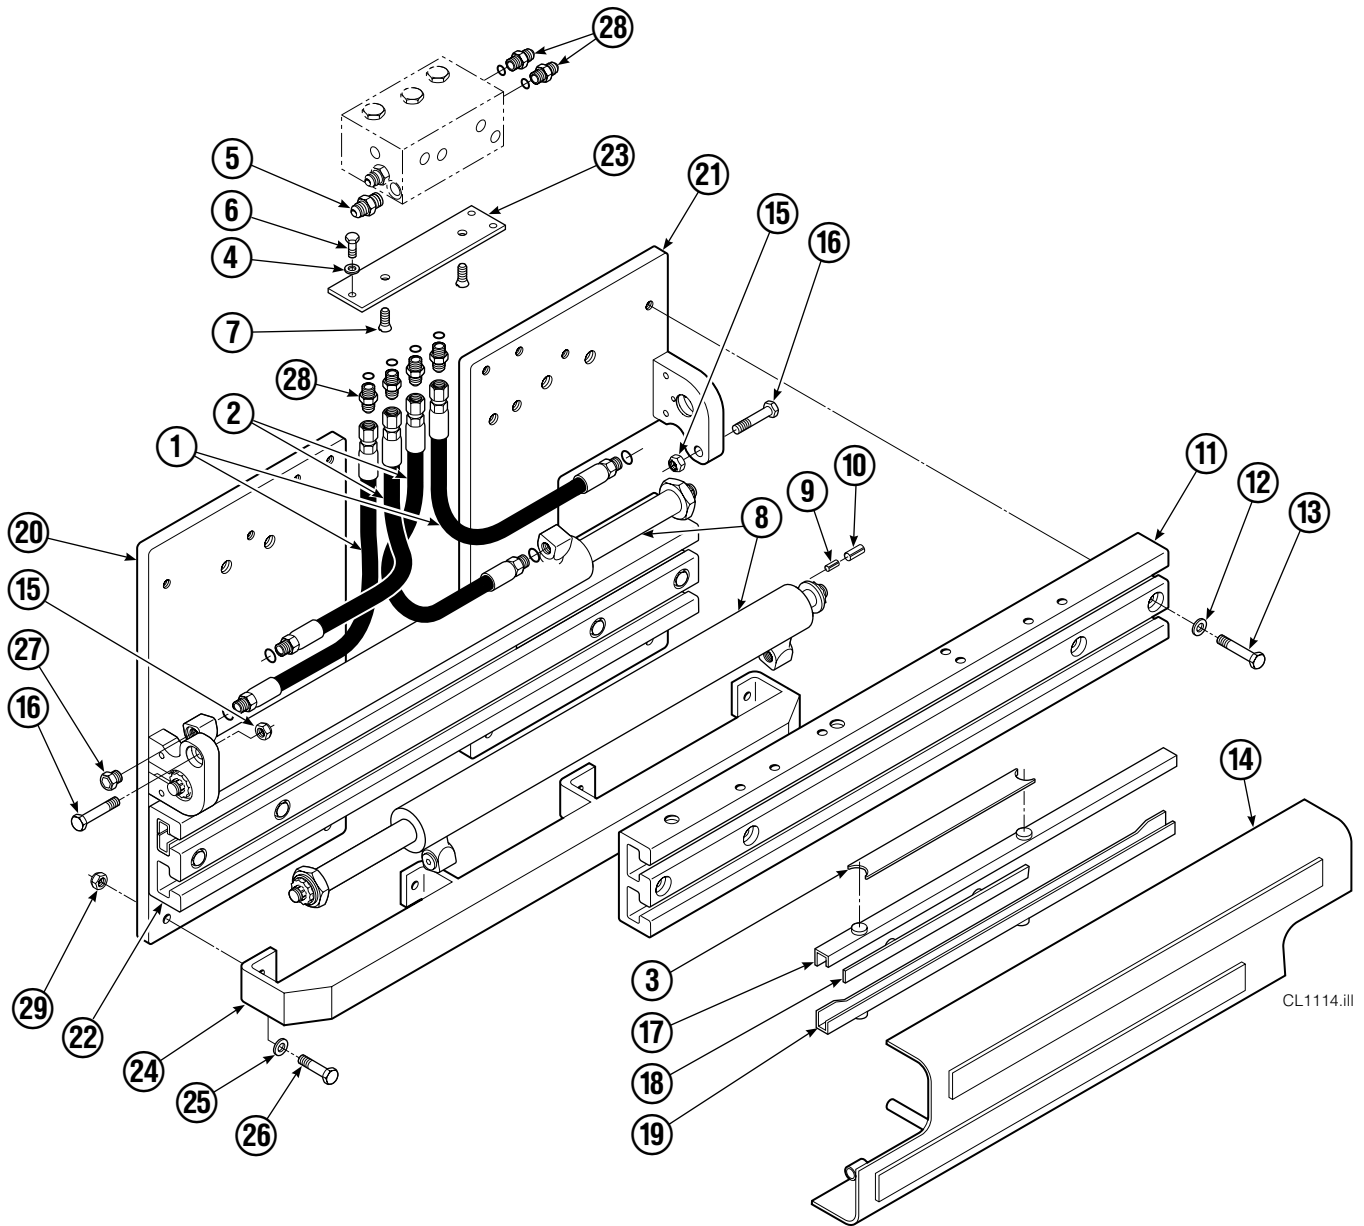

Internet: www.cascorp.com

Safety Decals

REF	QTY	PART NO.	DESCRIPTION
1	1	679150	No Step Decal
2	2	665595	No Hand Hold Decal
3	1	679059	Quick Change Hook Decal

Publications

PART NO.	DESCRIPTION
670487	Service Manual
670834	Operators Guide
670488	Installation Instructions
680664	Servicing Cascade Cylinders-VHS
679929	Tool Catalog
673964	Literature Index Order Form

Base Unit Group

CL1114.iii

35D							
REF	QTY	PART NO.	DESCRIPTION	REF	QTY	PART NO.	DESCRIPTION
		3012891	Base Unit	15	2	763025	Nut, M12
1	2	210436	Hose, 24.75 in.	16	2	768414	Capscrew, M12x65
2	2	210449	Hose, 18.25 in.	17	4	208858	Bearing
3	1	675326	Shim Kit ■	18	4	667663	Bearing
4	2	209021	Washer, M10	19	4	208857	Bearing
5	1	601377	Fitting, 8-8	20	1	3011055	Mounting Plate - RH
6	2	684594	Capscrew, M10x20	21	1	3011054	Mounting Plate - LH
7	2	766646	Capscrew, M10x20	22	1	221417	Frame - Lower
8	2	671573	Cylinder ▲	23	1	669957	Plate
9	2	768953	Roll Pin - Inner	24	1	671545	Bumper - Lower
10	2	769009	Roll Pin - Outer	25	4	683001	Washer, M12
11	1	221280	Frame - Upper	26	4	768556	Capscrew, M12x45
12	16	202251	Washer	27	2	602580	Fitting, 8
13	8	684659	Capscrew, M12x75	28	6	611288	Fitting, 6-8
14	1	672331	Bumper	29	4	688387	Nut, M12

■ Includes two .015 Shims, and eight .020 Shims.

Reference: SK-6390.

▲ See Cylinder page or parts breakdown.

Cylinder

35D			
REF	QTY	PART NO.	DESCRIPTION
		671573	Cylinder Assembly
1	2	6510	Cotter Pin ■
2	2	667624	Nut Retainer ■
3	2	667625	Nut ■
4	1	671574	Shell
5	1	602580	Fitting
6	1	558400	Piston
7	1	2716	O-Ring ▲
8	1	662454	Seal ▲
9	1	667626	Washer
10	1	2787	O-Ring ▲
11	1	615130	Back-Up Ring ▲
12	1	667917	Retainer
13	1	662448	Seal ▲
14	1	638243	Nylon Ring ▲
15	1	636853	Wiper ▲
16	1	668031	Nut
17	1	671571	Rod
18	1	671049	Seal Loader, Piston ▲
19	1	671052	Seal Loader, Retainer ▲
		667995	Service Kit