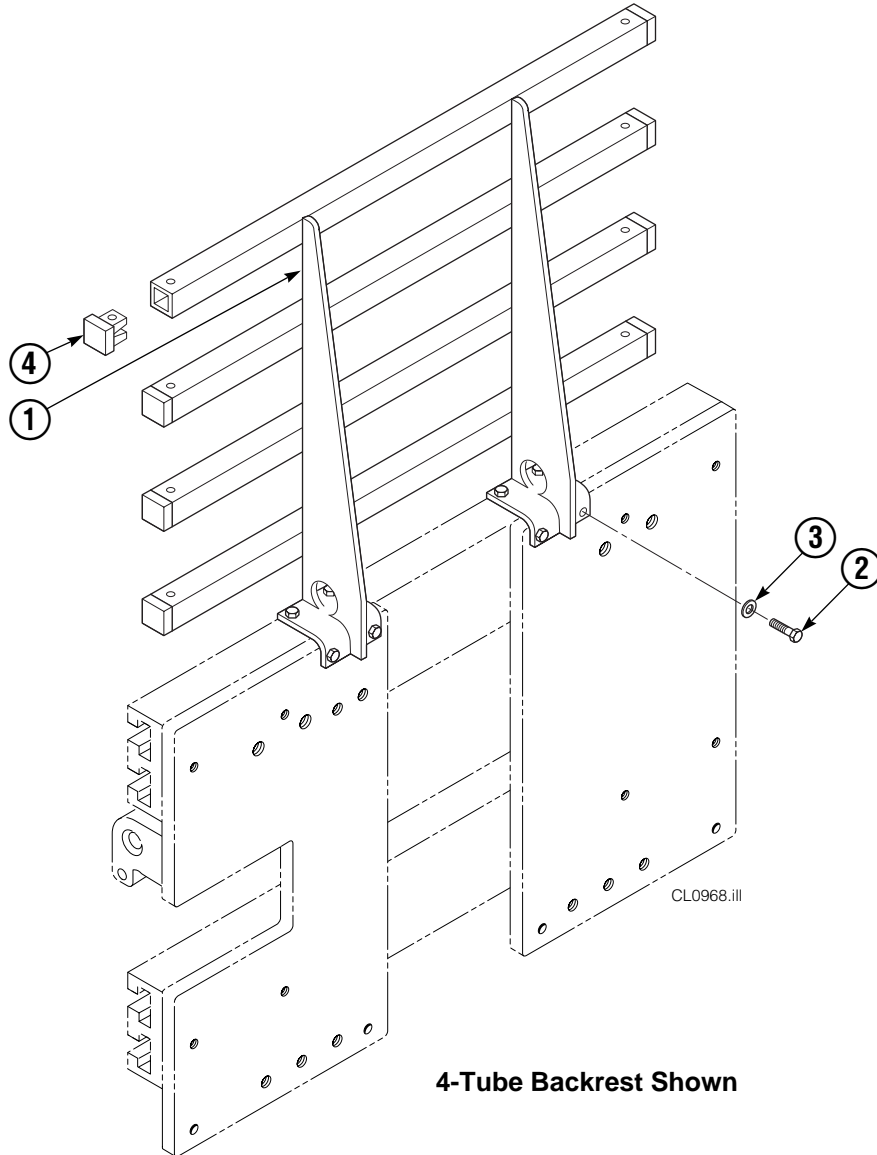

● Included in Service Kit 667513.

■ For eliminating regeneration circuit only. See Technical Bulletin 121.

Reference: SK-5302.

Arms and Pads

35D							
REF	QTY	PART NO.	DESCRIPTION	REF	QTY	PART NO.	DESCRIPTION
1	2	6009292	Contact Pad – 32 in. x 60 in. ■	10	4	787372	Capscrew, M8 x 20
2	1	221534	Arm – LH	11	4	682999	Eye Pin
3	1	221489	Arm – RH	12	4	787398	Washer, M8
4	1	221499	Stabilizer – LH	13	8	675620	Washer, M10
5	1	221495	Stabilizer – RH	14	8	200590	Bushing
6	1	221501	Shim Kit	15	12	768706	Capscrew, M12 x 35
7	2	210154	Spring	16	12	773842	Nut, M12
8	4	203405	Capscrew, M10 x 16	17	▲	676841	Contact Pad Repair Kit
9	4	210161	Pin	18	1	675626	Tool – Bushing Driver

Reference: Common Parts 221511, Stabilizer Group 221498.

▲ Repairs one hole.

■ Width x Height.

Backrest Group

35D			
REF	QTY	PART NO.	DESCRIPTION
		221579	Backrest Group
1	1	669899	Backrest
2	8	768810	Capscrew, M10x30
3	8	667910	Washer, M10
4	12	674356	Tube End