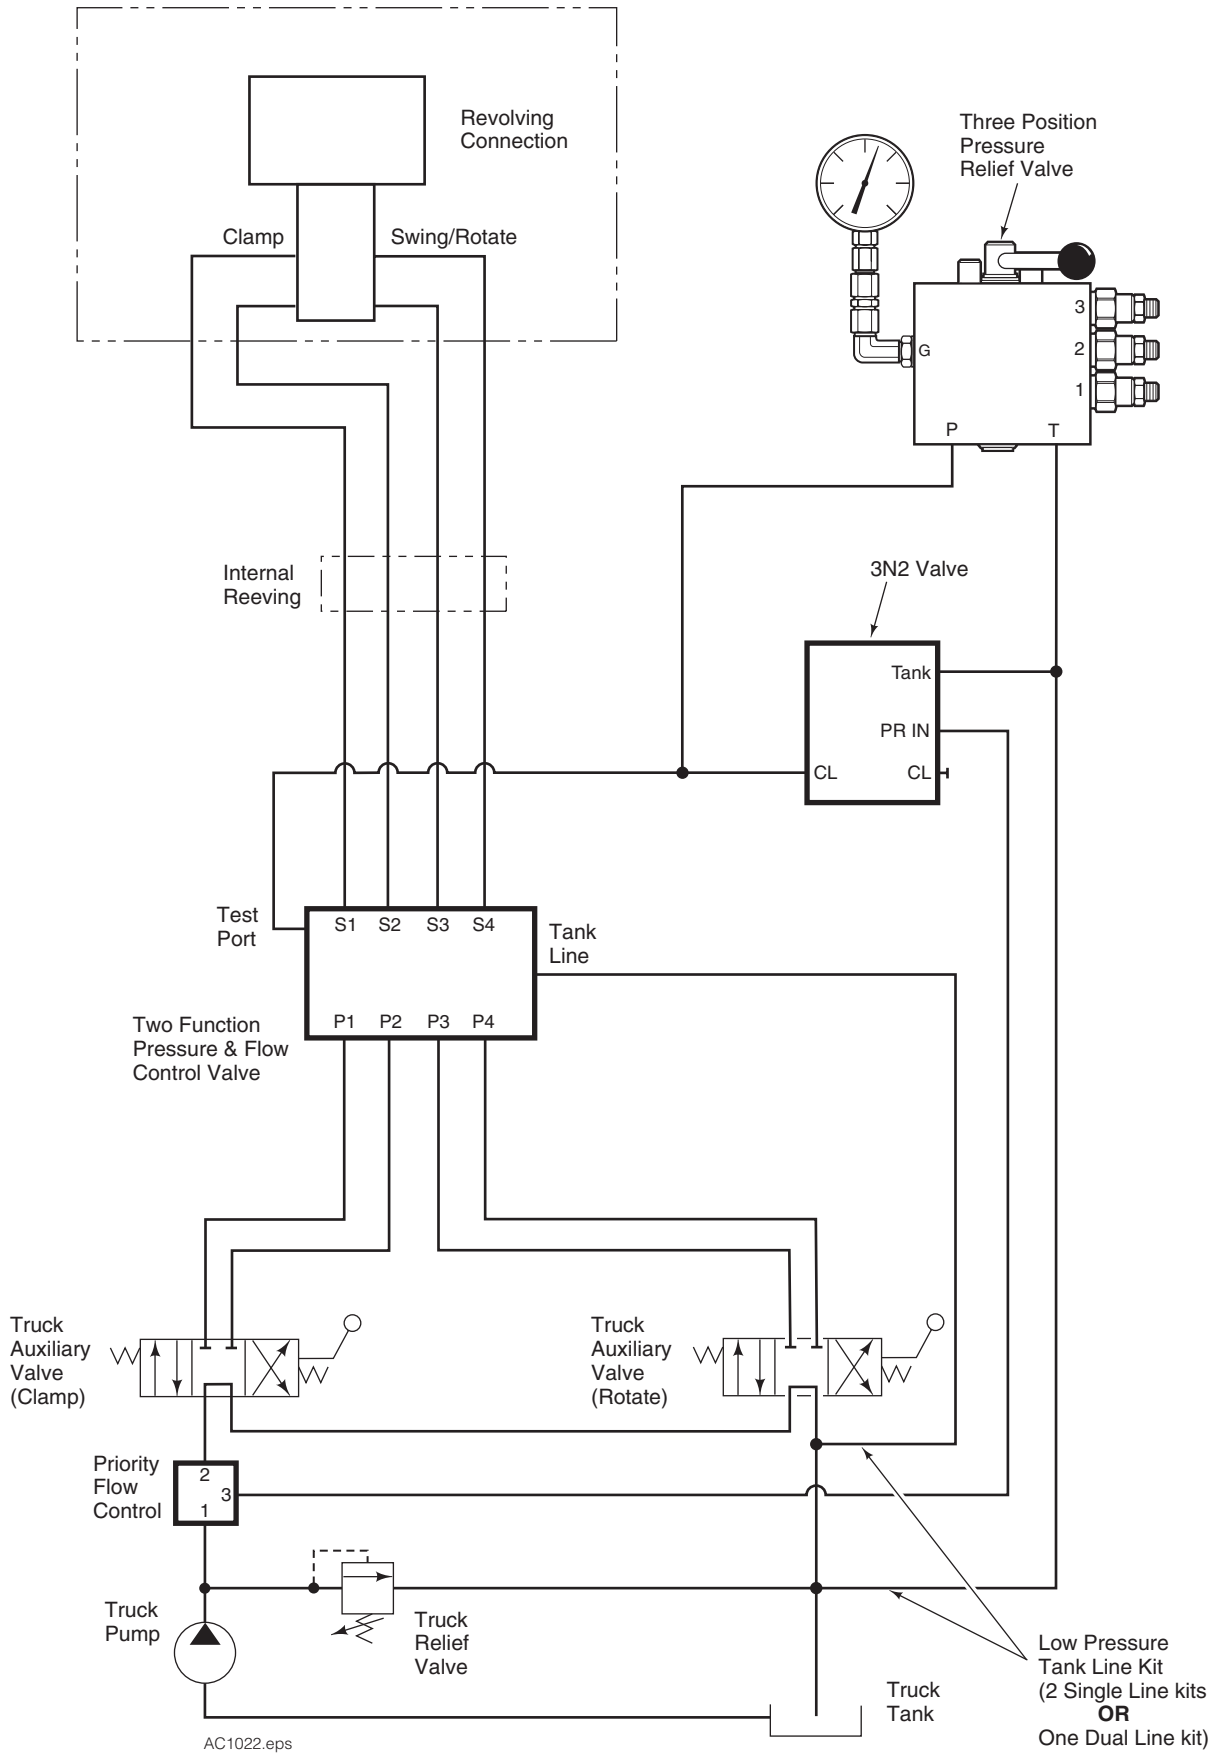

Hydraulic Schematic

FX Swing Frame Roll Clamp Equipped with
Two Function Pressure and Flow Control Valve
& Three Position Relief Valve

AC1022.eps

Low Pressure Tank Line Kit
(2 Single Line kits
OR
One Dual Line kit)