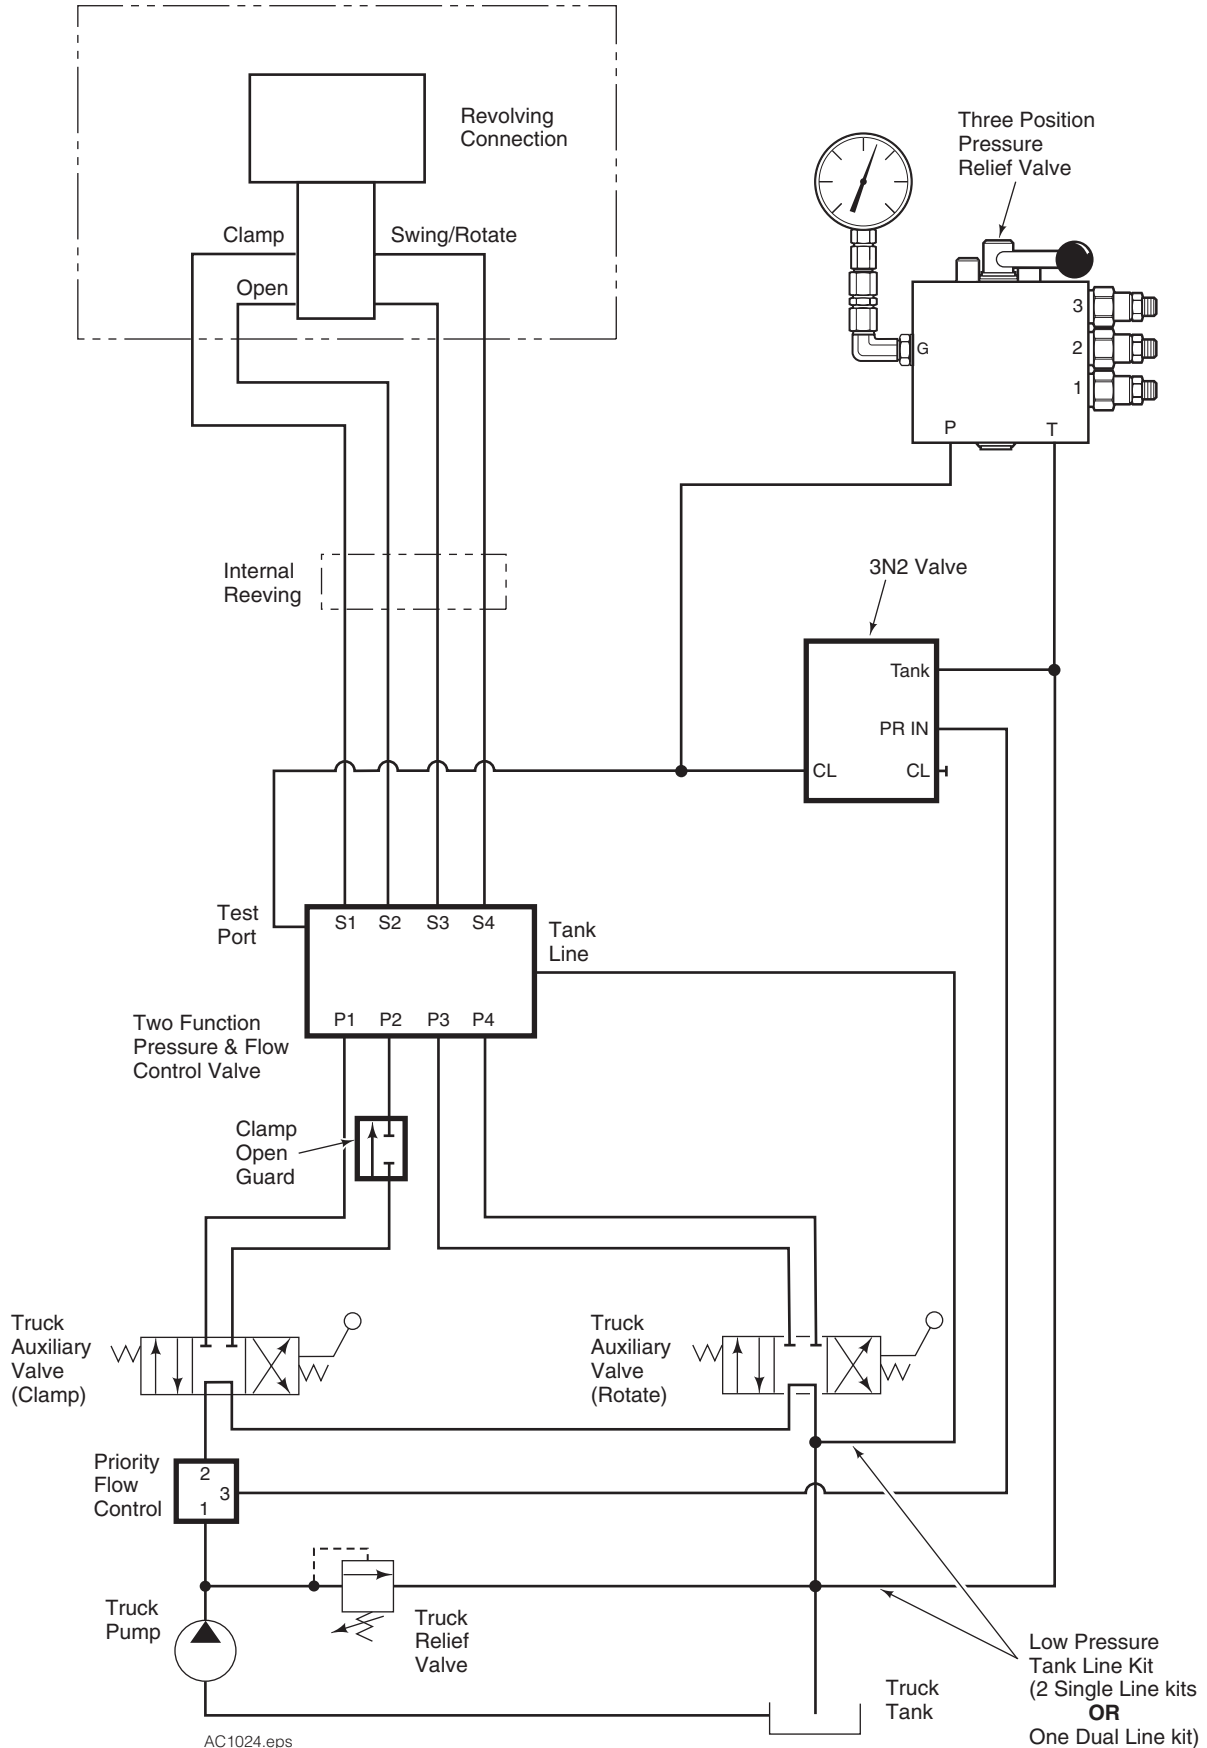

# Hydraulic Schematic

FX Swing Frame Roll Clamp Equipped with  
Two Function Pressure and Flow Control Valve  
& Three Position Relief Valve

AC1022.eps

Low Pressure Tank Line Kit  
(2 Single Line kits  
OR  
One Dual Line kit)

# Hydraulic Schematic

FX Swing Frame Roll Clamp Equipped with  
Two Function Pressure and Flow Control Valve,  
Three Position Relief Valve & Clamp Open Guard

# Hydraulic Schematic

Swing Frame Roll Clamp Equipped with  
Three Function Pressure and Flow Control Valve  
& Three Position Relief Valve

**Do you have questions you need answered right now?** Call your nearest Cascade Service Department. Visit us online at [www.cascorp.com](http://www.cascorp.com)