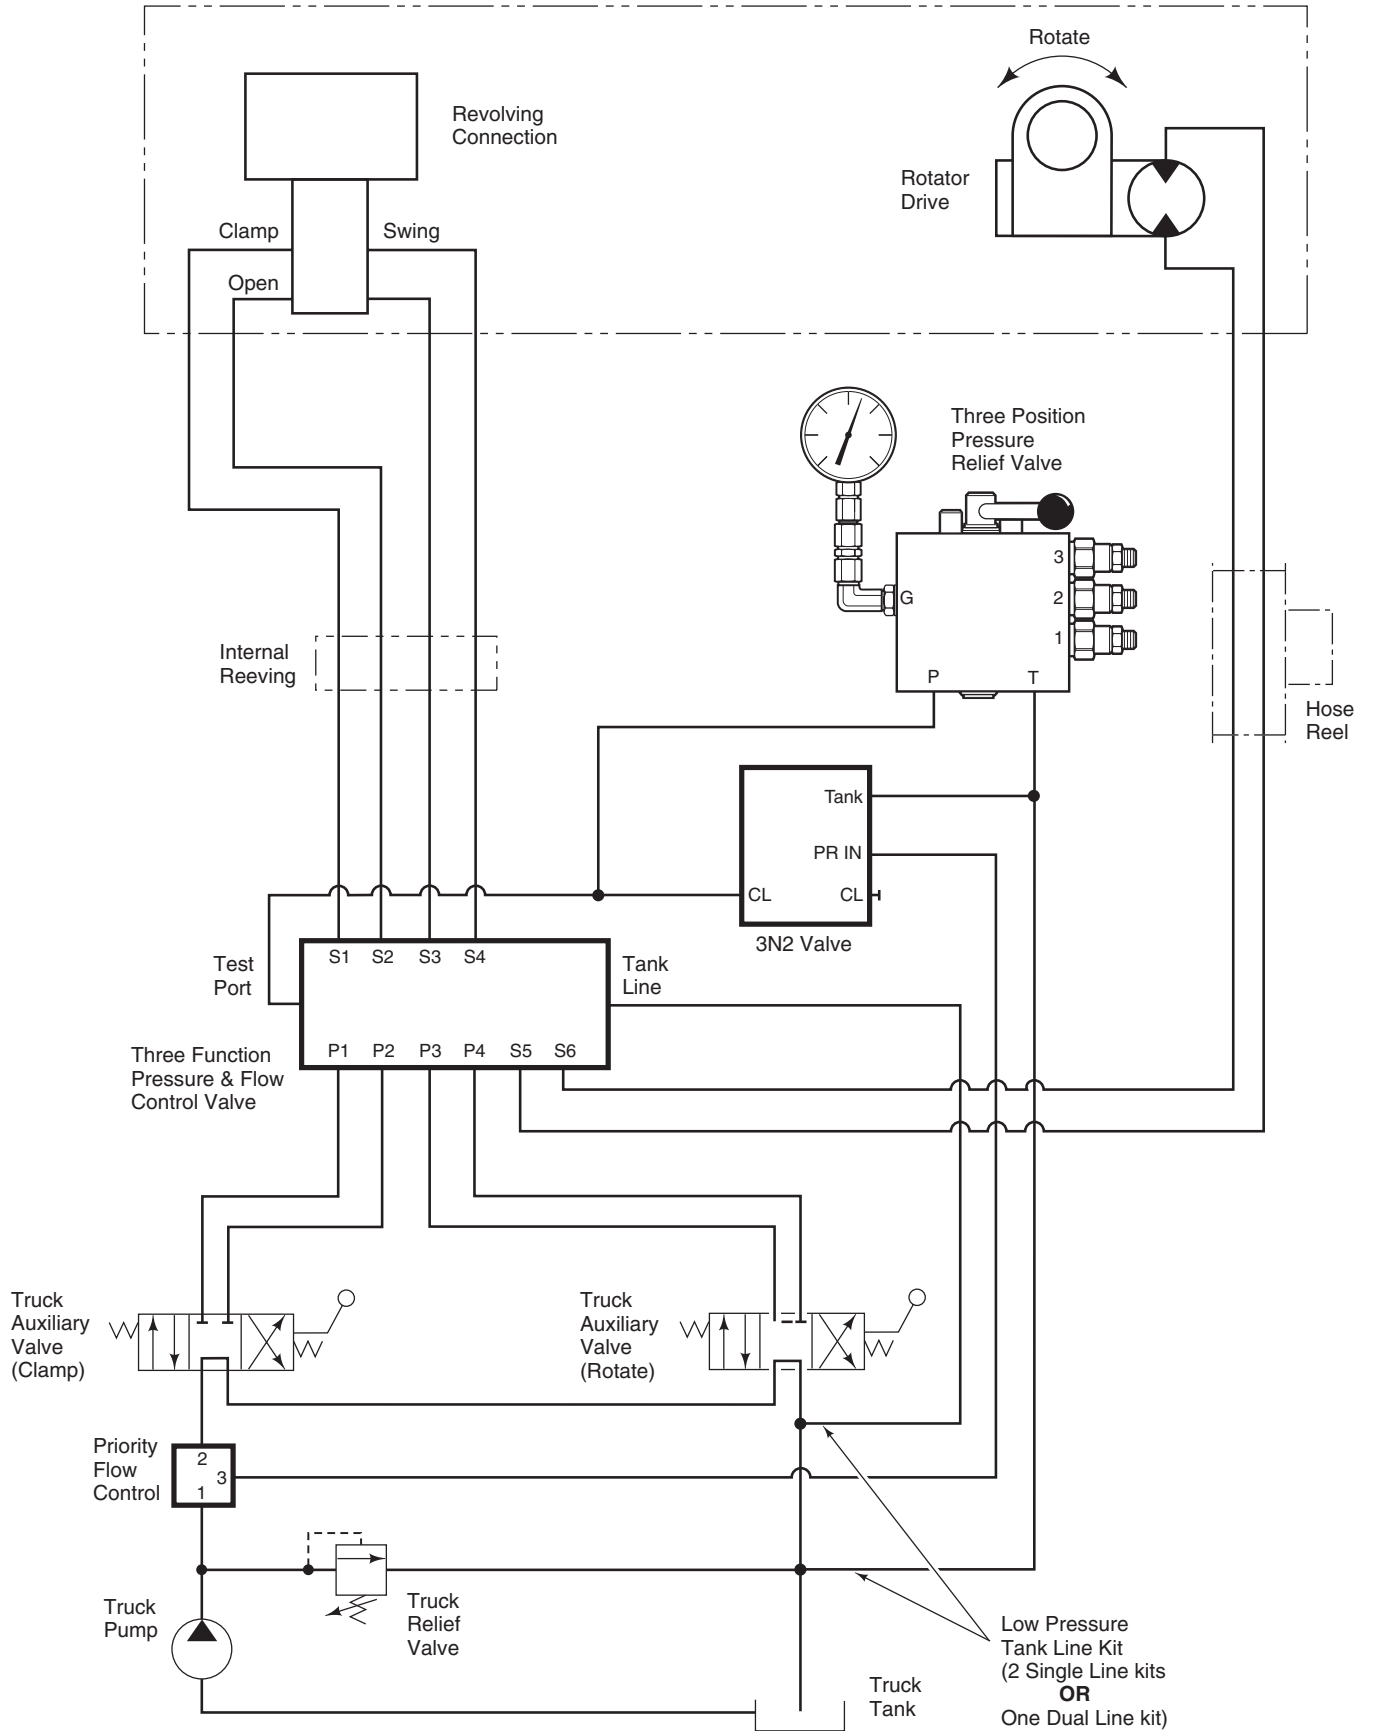

# Hydraulic Schematic

FX Swing Frame Roll Clamp Equipped with  
Two Function Pressure and Flow Control Valve  
& Three Position Relief Valve

AC1022.eps

Low Pressure Tank Line Kit  
(2 Single Line kits  
OR  
One Dual Line kit)

# Hydraulic Schematic

FX Swing Frame Roll Clamp Equipped with  
Two Function Pressure and Flow Control Valve,  
Three Position Relief Valve & Clamp Open Guard

# Hydraulic Schematic

Swing Frame Roll Clamp Equipped with  
Three Function Pressure and Flow Control Valve  
& Three Position Relief Valve

**Do you have questions you need answered right now?** Call your nearest Cascade Service Department. Visit us online at [www.cascorp.com](http://www.cascorp.com)